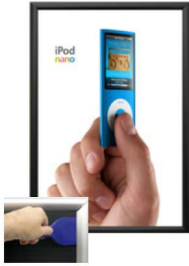

## EXTRA DEEP 27 x 39 Poster Snap Frames (1 1/4" Security Profile for MOUNTED GRAPHICS)

FOR CURRENT PRICING, VISIT THE ID # LISTED ABOVE  
FREE SHIPPING

### Product Details

- **27x39 Security Snap Frames with Security Pallet Tool**
- Quick-Changing, all 4 frame rails snap-open for easy poster changes
- Front Loading Frame for **27 x 39 posters** and other signage
- Aluminum Snap Frame Profile: 1 1/4" Wide
- Narrow profile offers 1" overall off the wall depth
- **Accepts 2 Printed Thicknesses: 3/8" & 1/2"**
- Viewable Area: Moulding overlaps poster insert by 3/8" all around
- (3) Aluminum snap frame finishes available
- **1/2" Silver bottom frame rail is exposed from side view for all frame**

#### colors selected

- .040 Backer Board: Thin, durable backer board provides rigidity to 3/8" poster
- .020 clear PETG overlay is included to protect your 3/8" thick poster insert
- **Security Pallet Tool Included** Ideal for high traffic, public environments.
- SwingSnap poster frames can mount either **Portrait or Landscape**
- Installs Easily: Punched holes in frame allow for easy surface mounting
- Hanging hardware included