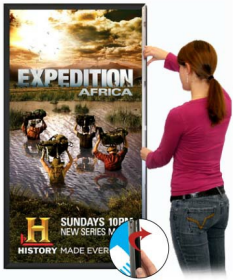

Product Sheet

Item ID # SSMC158XLMT-DEEP-9696

EXTRA LARGE - EXTRA DEEP 96 x 96 Sign Holder Snap Frames (1 5/8" Profile for MOUNTED GRAPHICS)

FOR CURRENT PRICING, VISIT THE ID # LISTED ABOVE
FREE SHIPPING

For Mounted Posters

Product Details

- Extra Large Snap Frames for Mounted Posters, Signs, Graphics
- Will fit **posters 96x96**
- Quick-Changing, all 4 frame rails snap-open for easy poster changes
- Front Loading Frame for 96 x 96 posters and other signage
- **Snap Frame Profile: 1 5/8" Wide**
- Narrow profile offers 1" overall off the wall depth
- **Accepts 2 Printed Thicknesses: 3/8" & 1/2"**
- **1/2" Silver bottom frame rail is exposed from side view for all frame**

colors selected

- Installs Easily: Punched holes in frame allow for easy surface mounting
- No Tools! All four frame sides snap-open easily by hand
- SwingSnap poster frames can mount either **Portrait or Landscape**
- Hanging hardware (screws) included
-