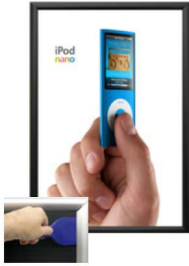

36 x 36 Poster Snap Open Frames (1 1/4" Security-Style) for MOUNTED GRAPHICS

FOR CURRENT PRICING, VISIT THE ID # LISTED ABOVE
FREE SHIPPING

SECURITY TOOL PROVIDED

PLACE PALLET TOOL THROUGH EDGE OF SNAPFRAME

LIFT TO SNAP OPEN

Product Details

- Quick-Changing, all 4 frame rails snap-open for easy poster changes
- Front Loading Frame for **36x36 posters** and other signage
- Aluminum Snap Frame Profile: **1 1/4" Wide**
- Narrow profile offers 11/16" overall off the wall depth
- **Accepts 3 Printed Thicknesses: 1/8" | 3/16" | 1/4"**
- Viewable Area: Moulding overlaps poster insert by 3/8" all around
- (3) Aluminum snap frame finishes available
- .040 Backing Board: Thin, durable backer board provides rigidity for your poster
- .020 clear PETG overlay is included to protect your poster insert
- **Security Tool Included!** Ideal for high traffic, public environments.
- SwingSnap poster frames can mount either **Portrait or Landscape**
- Installs Easily: Punched holes in frame allow for easy surface mounting
- Hanging hardware is included