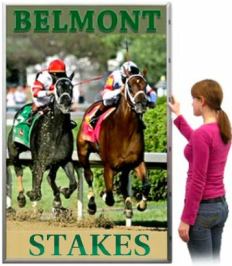

EXTRA LARGE - EXTRA DEEP 36 x 96 Sign Holder Snap Frames (1 1/4" Profile for MOUNTED GRAPHICS)

FOR CURRENT PRICING, VISIT THE ID # LISTED ABOVE
FREE SHIPPING

Product Details

- Extra Large, Extra Deep Snap Open Metal 36x96 Sign Holders
- Wall Mount Poster Displays for Thick Mounted Posters
- Oversized, Big and Huge Poster Frame Sizes
- Quick-Changing, all 4 frame rails snap-open for easy poster changes
- Front Loading Frame for **36x96 posters** and other signage
- Snap Frame Profile: 1 1/4" Wide
- Narrow profile offers 1" overall off the wall depth
- **Accepts 2 Printed Mounted Thicknesses: 3/8" and 1/2"**
- Viewable Area: Moulding overlaps poster insert by 3/8" all around
- (9) Aluminum snap frame finishes available
- **1/2" Silver bottom frame rail is exposed from side view for all frame colors selected**
- .040 Backing Board: Thin board provides rigidity if needed for 3/8" thick insert
- .020 clear PETG overlay is included to protect 3/8" thick poster insert
- **No Tools! All four frame sides snap-open easily by hand**
- SwingSnap poster frames can mount either **Portrait or Landscape**
- Installs Easily: Punched holes in frame allow for easy surface mounting
- Mounting hardware (screws) are included
- Call For Custom Snap Frame Sizes: Large or Small Poster Displays

36 x 96 Frame Size Ships UNASSEMBLED

Aluminum snap-open displays are for **INDOOR** or ****OUTDOOR** use

- **Make sure you laminate your insert material if going outdoors**
- **Snap Frames Sign Holders are weather resistant...not water-proof**