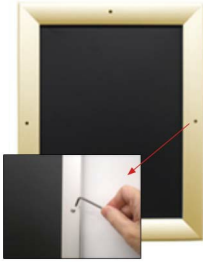

## Extra Large 36x96 Snap Frames (with Security Screws)

FOR CURRENT PRICING, VISIT THE ID # LISTED ABOVE  
FREE SHIPPING

### Product Details

**\*ALL 4 FRAME SIDES HAVE A SECURITY SCREW PLACED INTO THE CENTER OF EACH FRAME RAIL. THESE SCREWS SECURE THE SAFETY OF YOUR 36x96 POSTING AND PREVENT ANY TAMPERING.**

- Extra Large Snap Lock Frame with Security Screws and Allen Key
- Quick-Changing, all 4 frame rails snap-open for easy 36x96 poster changes
- Front Loading Frame for posters and other signage
- Snap Frame Profile: 1 1/4" Wide
- Narrow profile offers 11/16" overall off the wall depth
- Accepts printed material up to 1/16" thick
- Viewable Area: Moulding overlaps poster insert by 3/8" all around
- (9) Aluminum snap frame finishes available
- .040 Backing Board: Thin, durable backer board provides rigidity for your poster
- .020 clear PETG overlay is included to protect your poster insert
- **Allen Wrench Tool is included to help remove and secure your inserts.**
- SwingSnap poster frames can mount either [Portrait or Landscape](#)
- Installs Easily: Punched holes in frame allow for easy surface mounting
- Mounting hardware screws included