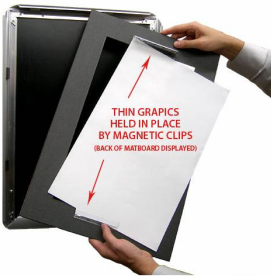

Product Details

- 10x20 Aluminum Snap Frame with 3" Matboard Border
- Poster snap frames 10 x 20 ships **fully assembled**
- Quick-Changing, all 4 frame rails snap-open for easy poster changes
- Holds 10x20 poster or sign
- Snap Frame Profile: 1 1/4" Wide
- Narrow profile offers 11/16" overall off the wall depth
- Accepts printed material up to 1/16" thick
- (9) Aluminum snap frame finishes available
- .040 Backing Board: Thin, durable backer board provides rigidity for your poster
- .020 clear PETG overlay is included to protect your poster insert
- No Tools! All four frame sides snap-open easily by hand
- SwingSnap poster frames can mount either **Portrait or Landscape**
- Installs Easily: Punched holes in frame allow for easy surface mounting
- Hanging hardware (screws) are included

- All Snap Poster Frames Shipped **ASSEMBLED**
- Designer snap-open sign frames are for **INDOOR USE ONLY**

Matboards Create Numerous Benefits

- The 3" wide Mat Border provides an upscale touch to your 10 x 20 poster insert with greater impact.
- Re-Printing of smaller size inserts will have cost savings.
- You can change your Mat Border colors anytime, and create an entire new look for your interior.

Matboard Details

- 3" Viewable Mat Border
- Matboard Overlaps 10x20 Poster by 1" ALL AROUND
- (24) Beveled Matboard Colors Available
- Magnetic Clamps are placed onto the back of the Matboard

to secure your thin poster, graphic or image in place.

See Instruction Sheets ICON (above) for further details.

- Magnetic Clamps are will secure up to 1/16" insert thickness

Custom your Snap Frame

- **Call to Customize Designer SwingSnap Poster Snap Frames!**
- Any Matboard Border Size is Available
- Multiple Matboard Openings are Available
- 100+ Matboard Colors to Choose
- Powdercoat Snap Frame Finishes Available

[MATTE INSTRUCTIONS](#)

[ORDER CUSTOM MATTES](#)