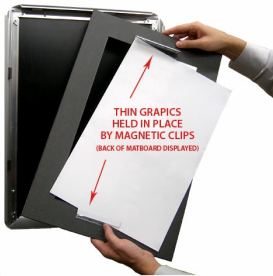

Designer Snap Frames for Posters 10x20 (3" Wide Matboard)

FOR CURRENT PRICING, VISIT THE ID # LISTED ABOVE

3" VIEWABLE
MATBOARD

Product Details

- 10x20 Aluminum Snap Frame with 3" Matboard Border
- Poster snap frames 10 x 20 ships **fully assembled**
- Quick-Changing, all 4 frame rails snap-open for easy poster changes
- Holds 10x20 poster or sign
- Snap Frame Profile: 1 1/4" Wide
- Narrow profile offers 11/16" overall off the wall depth
- Accepts printed material up to 1/16" thick
- (9) Aluminum snap frame finishes available
- .040 Backing Board: Thin, durable backer board provides rigidity for your poster
- .020 clear PETG overlay is included to protect your poster insert
- No Tools! All four frame sides snap-open easily by hand
- SwingSnap poster frames can mount either **Portrait or Landscape**
- Installs Easily: Punched holes in frame allow for easy surface mounting
- Hanging hardware (screws) are included

- All Snap Poster Frames Shipped **ASSEMBLED**
- Designer snap-open sign frames are for **INDOOR USE ONLY**

Matboards Create Numerous Benefits

- The 3" wide Mat Border provides an upscale touch to your 10 x 20 poster insert with greater impact.
- Re-Printing of smaller size inserts will have cost savings.
- You can change your Mat Border colors anytime, and create an entire new look for your interior.

Matboard Details

- 3" Viewable Mat Border
- Matboard Overlaps 10x20 Poster by 1" ALL AROUND
- (24) Beveled Matboard Colors Available
- Magnetic Clamps are placed onto the back of the Matboard

to secure your thin poster, graphic or image in place.