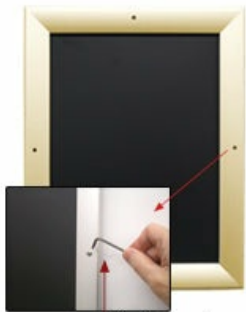

EXTRA LARGE - EXTRA DEEP 72x96 Poster Snap Frames with Security Screws for Mounted Graphics 3/8" and 1/2" Thick Boards

FOR CURRENT PRICING, VISIT THE ID # LISTED ABOVE
FREE SHIPPING

Product Details

72x96 FRAME
(PICTURES SHOWN, NOT TO SCALE)

Security wrench included to open all frame rails

1 1/4" WIDE PROFILE

For Mounted Posters

***ALL 4 FRAME SIDES HAVE A SECURITY SCREW PLACED INTO THE CENTER OF EACH FRAME RAIL. THESE SCREWS SECURE THE SAFETY OF YOUR 72 x 96 POSTING AND PREVENT ANY TAMPERING.**

- Extra Large Security Snap Frames for **72x96 Mounted Graphics**
- Quick-Changing, all 4 frame rails snap-open for easy poster changes
- Front Loading Frame for 72x96 posters and other signage
- Snap Frame Profile: 1 1/4" Wide
- **Narrow profile offers 1" overall off the wall depth**
- **Accepts 2 Printed Thicknesses: 3/8" & 1/2"**
- Viewable Area: Moulding overlaps poster insert by 3/8" all around
- (9) **Aluminum snap frame finishes available**
- **1/2" Silver bottom frame rail is exposed from side view for all frame**

colors selected

- **Allen Wrench Tool is included to remove and secure your inserts**
- SwingSnap poster frames can mount either **Portrait or Landscape**
- Installs Easily: Punched holes in frame allow for easy surface mounting
- Hanging hardware (screws) included