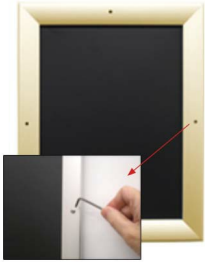

EXTRA LARGE - EXTRA DEEP 72x96 Poster Snap Frames with Security Screws for Mounted Graphics 3/8" and 1/2" Thick Boards

FOR CURRENT PRICING, VISIT THE ID # LISTED ABOVE
FREE SHIPPING

Product Details

72x96 FRAME
(PICTURES SHOWN, NOT TO SCALE)

Security wrench included to open all frame rails

1 1/4" WIDE PROFILE

For Mounted Posters

***ALL 4 FRAME SIDES HAVE A SECURITY SCREW PLACED INTO THE CENTER OF EACH FRAME RAIL. THESE SCREWS SECURE THE SAFETY OF YOUR 72 x 96 POSTING AND PREVENT ANY TAMPERING.**

- Extra Large Security Snap Frames for **72x96 Mounted Graphics**
- Quick-Changing, all 4 frame rails snap-open for easy poster changes
- Front Loading Frame for 72x96 posters and other signage
- Snap Frame Profile: 1 1/4" Wide
- **Narrow profile offers 1" overall off the wall depth**
- **Accepts 2 Printed Thicknesses: 3/8" & 1/2"**
- Viewable Area: Moulding overlaps poster insert by 3/8" all around
- (9) **Aluminum snap frame finishes available**
- **1/2" Silver bottom frame rail is exposed from side view for all frame**