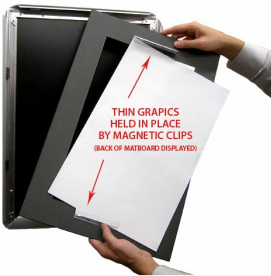

Designer Snap Frames for Posters 30x36 (2" Wide Matboard)

FOR CURRENT PRICING, VISIT THE ID # LISTED ABOVE

2" VIEWABLE
MATBOARD

Product Details

- 30x36 Aluminum Snap Frame with 2" Matboard Border
- Poster snap frames 30 x 36 ships **fully assembled**
- Quick-Changing, all 4 frame rails snap-open for easy poster changes
- Holds 30x36 poster or sign
- Snap Frame Profile: 1 1/4" Wide
- Narrow profile offers 11/16" overall off the wall depth
- Accepts printed material up to 1/16" thick
- (9) Aluminum snap frame finishes available
- .040 Backing Board: Thin, durable backer board provides rigidity for your poster
- .020 clear PETG overlay is included to protect your poster insert
- No Tools! All four frame sides snap-open easily by hand
- SwingSnap poster frames can mount either **Portrait or Landscape**
- Installs Easily: Punched holes in frame allow for easy surface mounting
- Hanging hardware (screws) are included

- All Snap Poster Frames Shipped **ASSEMBLED**
- Designer snap-open sign frames are for **INDOOR USE ONLY**

Matboards Create Numerous Benefits

- The 2" wide Mat Border provides an upscale touch to your 30 x 36 poster insert with greater impact.
- Re-Printing of smaller size inserts will have cost savings.
- You can change your Mat Border colors anytime, and create an entire new look for your interior.

Matboard Details

- 2" Viewable Mat Border
- Matboard Overlaps 30x36 Poster by 1" ALL AROUND
- (24) Beveled Matboard Colors Available
- Magnetic Clamps are placed onto the back of the Matboard

to secure your thin poster, graphic or image in place.