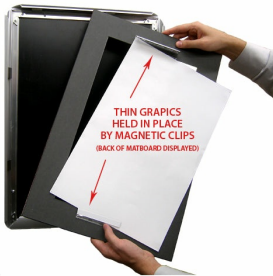

Designer Snap Frames for Posters 24x30 (3" Wide Matboard)

FOR CURRENT PRICING, VISIT THE ID # LISTED ABOVE

3" VIEWABLE
MATBOARD

Product Details

- 24x30 Aluminum Snap Frame with 3" Matboard Border
- Poster snap frames 24 x 30 ships **fully assembled**
- Quick-Changing, all 4 frame rails snap-open for easy poster changes
- Holds 24x30 poster or sign
- Snap Frame Profile: 1 1/4" Wide
- Narrow profile offers 11/16" overall off the wall depth
- Accepts printed material up to 1/16" thick
- (9) Aluminum snap frame finishes available
- .040 Backing Board: Thin, durable backer board provides rigidity for your poster
- .020 clear PETG overlay is included to protect your poster insert
- No Tools! All four frame sides snap-open easily by hand
- SwingSnap poster frames can mount either **Portrait or Landscape**
- Installs Easily: Punched holes in frame allow for easy surface mounting
- Hanging hardware (screws) are included

- All Snap Poster Frames Shipped **ASSEMBLED**
- Designer snap-open sign frames are for **INDOOR USE ONLY**

Matboards Create Numerous Benefits

- The 3" wide Mat Border provides an upscale touch to your 24 x 30 poster insert with greater impact.
- Re-Printing of smaller size inserts will have cost savings.
- You can change your Mat Border colors anytime, and create an entire new look for your interior.

Matboard Details

- 3" Viewable Mat Border
- Matboard Overlaps 24x30 Poster by 1" ALL AROUND
- (24) Beveled Matboard Colors Available
- Magnetic Clamps are placed onto the back of the Matboard

to secure your thin poster, graphic or image in place.