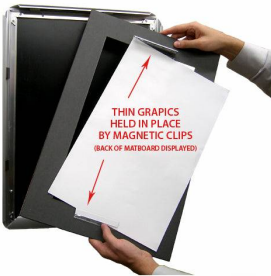

Designer Snap Frames for Posters 20x20 (2" Wide Matboard)

FOR CURRENT PRICING, VISIT THE ID # LISTED ABOVE

Product Details

- 20x20 Aluminum Snap Frame with 2" Matboard Border
- Poster snap frames 20 x 20 ships **fully assembled**
- Quick-Changing, all 4 frame rails snap-open for easy poster changes
- Holds 20x20 poster or sign
- Snap Frame Profile: 1 1/4" Wide
- Narrow profile offers 11/16" overall off the wall depth
- Accepts printed material up to 1/16" thick
- (9) Aluminum snap frame finishes available
- .040 Backing Board: Thin, durable backer board provides rigidity for your poster
- .020 clear PETG overlay is included to protect your poster insert
- No Tools! All four frame sides snap-open easily by hand
- SwingSnap poster frames can mount either **Portrait or Landscape**
- Installs Easily: Punched holes in frame allow for easy surface mounting
- Hanging hardware (screws) are included

- All Snap Poster Frames Shipped **ASSEMBLED**
- Designer snap-open sign frames are for **INDOOR USE ONLY**

Matboards Create Numerous Benefits

- The 2" wide Mat Border provides an upscale touch to your 20 x 20 poster insert with greater impact.
- Re-Printing of smaller size inserts will have cost savings.
- You can change your Mat Border colors anytime, and create an entire new look for your interior.

Matboard Details

- 2" Viewable Mat Border
- Matboard Overlaps 20x20 Poster by 1" ALL AROUND
- (24) Beveled Matboard Colors Available
- Magnetic Clamps are placed onto the back of the Matboard

to secure your thin poster, graphic or image in place.

See Instruction Sheets ICON (above) for further details.

- Magnetic Clamps are will secure up to 1/16" insert thickness

Custom your Snap Frame