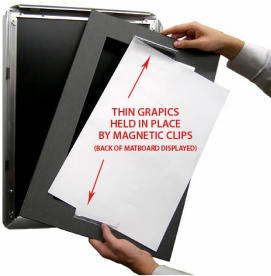

Designer Snap Frames for Posters 20x20 (2" Wide Matboard)

FOR CURRENT PRICING, VISIT THE ID # LISTED ABOVE

2" VIEWABLE
MATBOARD

Product Details

- 20x20 Aluminum Snap Frame with 2" Matboard Border
- Poster snap frames 20 x 20 ships **fully assembled**
- Quick-Changing, all 4 frame rails snap-open for easy poster changes
- Holds 20x20 poster or sign
- Snap Frame Profile: 1 1/4" Wide
- Narrow profile offers 11/16" overall off the wall depth
- Accepts printed material up to 1/16" thick
- (9) Aluminum snap frame finishes available
- .040 Backing Board: Thin, durable backer board provides rigidity for your poster
- .020 clear PETG overlay is included to protect your poster insert
- No Tools! All four frame sides snap-open easily by hand
- SwingSnap poster frames can mount either **Portrait or Landscape**
- Installs Easily: Punched holes in frame allow for easy surface mounting
- Hanging hardware (screws) are included

- All Snap Poster Frames Shipped **ASSEMBLED**
- Designer snap-open sign frames are for **INDOOR USE ONLY**

Matboards Create Numerous Benefits

- The 2" wide Mat Border provides an upscale touch to your 20 x 20 poster insert with greater impact.
- Re-Printing of smaller size inserts will have cost savings.
- You can change your Mat Border colors anytime, and create an entire new look for your interior.

Matboard Details

- 2" Viewable Mat Border
- Matboard Overlaps 20x20 Poster by 1" ALL AROUND
- (24) Beveled Matboard Colors Available
- Magnetic Clamps are placed onto the back of the Matboard

to secure your thin poster, graphic or image in place.