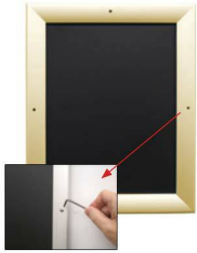

## 14 x 22 Poster Snap Frame SwingSnaps (with Security Screws)

FOR CURRENT PRICING, VISIT THE ID # LISTED ABOVE  
FREE SHIPPING

### Product Details

**\*ALL 4 FRAME SIDES HAVE A SECURITY SCREW PLACED INTO THE CENTER OF EACH FRAME RAIL. THESE SCREWS SECURE THE SAFETY OF YOUR POSTING AND PREVENT ANY TAMPERING.**

- 14x22 Quick-Changing, all 4 frame rails snap-open for easy poster changes
- Fits 14 x 22 Posters
- Front Loading Frame for 14x22 posters and other signage
- Snap Frame Profile: 1 1/4" Wide
- Narrow profile offers 11/16" overall off the wall depth
- Accepts printed material up to 1/16" thick
- Viewable Area: Moulding overlaps poster insert by 3/8" all around
- (9) Aluminum snap frame finishes available
- .040 Backing Board: Thin, durable backer board provides rigidity for your poster
- .020 clear PETG overlay is included to protect your poster insert
- **Allen Wrench Tool is included to help remove and secure your inserts.**
- SwingSnap poster frames can mount either Portrait or Landscape
- Installs Easily: Punched holes in frame allow for easy surface mounting
- Hanging hardware is included

- Aluminum snap-open displays are for **INDOOR** or **\*\*OUTDOOR** use

**\*\*Make sure you laminate your insert material if going outdoors**

**\*\*Poster Snap Frames are weather resistant...not water-proof**