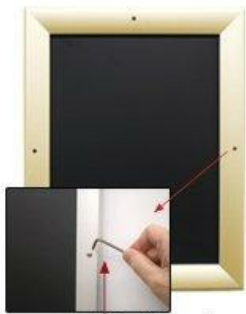

#### 1/2" MAX Mounted Graphic Insert

.040 Black Backer Board **NOT INCLUDED** (can not fit)  
.020 Clear Overlay **NOT INCLUDED** (can not fit)

### Customize your Snap Frames

- **Customize Security Screw Extra Deep Poster Snap Frames 8.5 x 11!**
- If you request a larger size Snap Frame FULLY ASSEMBLED,

please call for a shipping quote.

### 8.5x11 FRAME

(PICTURES SHOWN, NOT TO SCALE)

Security wrench included to open all frame rails

1 1/4" WIDE PROFILE