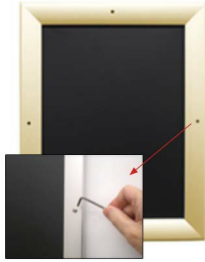

for all frame colors selected

- .040 Backing Board: Thin, durable backer board for 3/8" thick poster only
- .020 clear PETG overlay is included to protect thick poster insert (3/8" Only)
- **Allen Wrench Tool is included to help remove and secure your inserts.**
- SwingSnap poster frames can mount either **Portrait or Landscape**
- Installs Easily: Punched holes in frame allow for easy surface mounting
- Hanging hardware included

- Aluminum snap-open displays are for **INDOOR** or ****OUTDOOR** use

**Make sure you laminate your insert material if going outdoors

**Poster Snap Frames are weather resistant...not water-proof

Mounted Graphic Details

3/8" Mounted Graphic Insert

All frames will include a .040 Black Backer Board
All frames will include a .020 Clear Overlay

1/2" MAX Mounted Graphic Insert

.040 Black Backer Board **NOT INCLUDED** (can not fit)
.020 Clear Overlay **NOT INCLUDED** (can not fit)

Customize your Snap Frames

- **Customize Security Screw Extra Deep Poster Snap Frames 8.5 x 11!**
- If you request a larger size Snap Frame FULLY ASSEMBLED,

please call for a shipping quote.