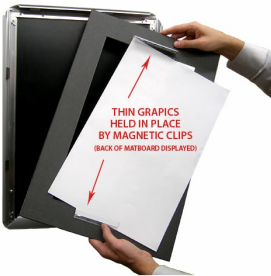

Product Details

- 20x24 Aluminum Snap Frame with 4" Matboard Border
- Poster snap frames 20 x 24 ships **fully assembled**
- Quick-Changing, all 4 frame rails snap-open for easy poster changes
- Holds 20x24 poster or sign
- Snap Frame Profile: 1 1/4" Wide
- Narrow profile offers 11/16" overall off the wall depth
- Accepts printed material up to 1/16" thick
- (9) Aluminum snap frame finishes available
- .040 Backing Board: Thin, durable backer board provides rigidity for your poster
- .020 clear PETG overlay is included to protect your poster insert
- No Tools! All four frame sides snap-open easily by hand
- SwingSnap poster frames can mount either **Portrait or Landscape**
- Installs Easily: Punched holes in frame allow for easy surface mounting
- Hanging hardware (screws) are included

- All Snap Poster Frames Shipped **ASSEMBLED**
- Designer snap-open sign frames are for **INDOOR USE ONLY**

Matboards Create Numerous Benefits

- The 4" wide Mat Border provides an upscale touch to your 20 x 24 poster insert with greater impact
- Re-Printing of smaller size inserts will have cost savings.
- You can change your Mat Border colors anytime, and create an entire new look for your interior.

Matboard Details

- 4" Viewable Mat Border
- Matboard Overlaps Poster by 1" ALL AROUND
- (24) Beveled Matboard Colors Available
- Magnetic Clamps are placed onto the back of the Matboard

to secure your thin poster, graphic or image in place.

See Instruction Sheets ICON (above) for further details.

- Magnetic Clamps are will secure up to 1/16" insert thickness

Custom your Snap Frame

- **Call for Custom Designer SwingSnap Poster Snap Frames!**
- Any Matboard Border Size is Available
- Multiple Matboard Openings are Available
- 100+ Matboard Colors to Choose
- Powdercoat Snap Frame Finishes Available

[MATTE INSTRUCTIONS](#)

[ORDER CUSTOM MATTES](#)

[ABOUT SNAP FRAMES](#)

[MOUNTING INSTRUCTIONS](#)