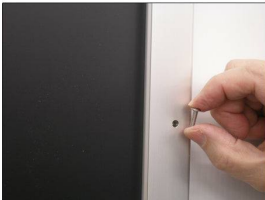

## Extra Large 24x96 Snap Frame | Aluminum Poster Snap Lock Frame with Security Screws + Tool

FOR CURRENT PRICING, VISIT THE ID # LISTED ABOVE  
FREE SHIPPING

### Product Details

\*ALL 4 FRAME SIDES HAVE A SECURITY SCREW PLACED INTO THE CENTER OF EACH FRAME RAIL. THESE SCREWS SECURE THE SAFETY OF YOUR 24x96 POSTING AND PREVENT ANY TAMPERING.

- Extra Large Security Snap Frame 24x96
- Locking Snap Frame + Security Screws + Allen Key
- Quick-Changing, All 4 Frame Rails Snap-Open
- Front Loading for 24x96 Size Posters, Signs
- Snap Frame Profile: **1 1/4" Wide**
- Narrow profile with 11/16" overall off-the-wall depth
- Accepts printed material **up to 1/16" thick**
- Viewable Area: Frame moulding overlaps poster insert 3/8" all around
- (9) Aluminum snap frame finishes
- .040 Backing Board: Thin, backer provides rigidity for thin poster
- .020 Clear PETG Overlay: included to protect printed poster insert
- Allen Wrench Tool included to insert and remove screws.
- SwingSnap Poster Frames Mount Portrait or Landscape
- Installs Easily: Punched holes in frame for easy surface mounting
- **Free Ground Shipping**
- Mounting hardware screws included

### Extra Large Snap Frame 24x96 Ship UNASSEMBLED

- Aluminum snap-open displays are for **INDOOR** or **\*\*OUTDOOR** use

\*\*Be sure to laminate your insert material if going outdoors  
\*\*Poster Snap Frames are weather resistant. Not waterproof