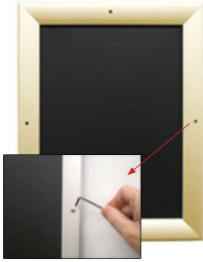

- Extra Large Security Snap Frame 24x96
- Locking Snap Frame + Security Screws + Allen Key
- Quick-Changing, All 4 Frame Rails Snap-Open
- Front Loading for 24x96 Size Posters, Signs
- Snap Frame Profile: **1 1/4" Wide**
- Narrow profile with 11/16" overall off-the-wall depth
- Accepts printed material **up to 1/16" thick**
- Viewable Area: Frame moulding overlaps poster insert 3/8" all around
- (9) Aluminum snap frame finishes
- .040 Backing Board: Thin, backer provides rigidity for thin poster
- .020 Clear PETG Overlay: included to protect printed poster insert
- Allen Wrench Tool included to insert and remove screws.
- SwingSnap Poster Frames Mount Portrait or Landscape
- Installs Easily: Punched holes in frame for easy surface mounting
- **Free Ground Shipping**
- Mounting hardware screws included

Custom Sizes & Shipping Options Available

- Call to **Customize Extra Large Security with Screw Snap Frames 24x96!**
- If you request a Snap Frame to be FULLY ASSEMBLED,

please call for a shipping quote.