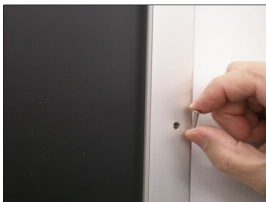

- Extra Large Security Snap Frame 24x96
- Locking Snap Frame + Security Screws + Allen Key
- Quick-Changing, All 4 Frame Rails Snap-Open
- Front Loading for 24x96 Size Posters, Signs
- Snap Frame Profile: **1 1/4" Wide**
- Narrow profile with 11/16" overall off-the-wall depth
- Accepts printed material **up to 1/16" thick**
- Viewable Area: Frame moulding overlaps poster insert 3/8" all around
- (9) Aluminum snap frame finishes
- .040 Backing Board: Thin, backer provides rigidity for thin poster
- .020 Clear PETG Overlay: included to protect printed poster insert
- Allen Wrench Tool included to insert and remove screws.
- SwingSnap Poster Frames Mount Portrait or Landscape
- Installs Easily: Punched holes in frame for easy surface mounting
- **Free Ground Shipping**
- Mounting hardware screws included

Custom Sizes & Shipping Options Available

- Call to **Customize Extra Large Security with Screw Snap Frames 24x96!**
- If you request a Snap Frame to be FULLY ASSEMBLED,

please call for a shipping quote.