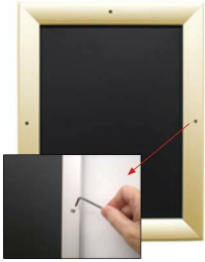

## Extra Large 24x96 Snap Frame | Aluminum Poster Snap Lock Frame with Security Screws + Tool

FOR CURRENT PRICING, VISIT THE ID # LISTED ABOVE  
FREE SHIPPING

### Product Details

\*ALL 4 FRAME SIDES HAVE A SECURITY SCREW PLACED INTO THE CENTER OF EACH FRAME RAIL. THESE SCREWS SECURE THE SAFETY OF YOUR 24x96 POSTING AND PREVENT ANY TAMPERING.

- Extra Large Security Snap Frame 24x96
- Locking Snap Frame + Security Screws + Allen Key
- Quick-Changing, All 4 Frame Rails Snap-Open
- Front Loading for 24x96 Size Posters, Signs
- Snap Frame Profile: **1 1/4" Wide**
- Narrow profile with 11/16" overall off-the-wall depth
- Accepts printed material **up to 1/16" thick**
- Viewable Area: Frame moulding overlaps poster insert 3/8" all around
- (9) Aluminum snap frame finishes
- .040 Backing Board: Thin, backer provides rigidity for thin poster
- .020 Clear PETG Overlay: included to protect printed poster insert
- Allen Wrench Tool included to insert and remove screws.
- SwingSnap Poster Frames Mount Portrait or Landscape
- Installs Easily: Punched holes in frame for easy surface mounting
- **Free Ground Shipping**
- Mounting hardware screws included