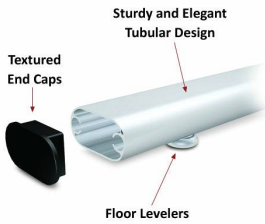

22x28 Poster Sign Stand with Snap Open (2) Sign Frames (Double Sided)

FOR CURRENT PRICING, VISIT THE ID # LISTED ABOVE

Product Details

- Double Pedestal Sign Stand
- Display 2 posters **22 x 28**
- Designed with heavy duty oval design extruded alloy
- 2 Snap Frame Sign Frames for Double Sided Viewing
- Snap Open, Front Loading Frames
- Display 2 posters **22 x 28**
- Sign Frame Orientation: Vertical (Portrait)
- 2 Finishes Available: **Black and Silver**
- Snap Frame Width: 1 1/4"
- Sign Frame Corners: Mitered
- All 4 frame sides snap open for easy change of your graphics
- **Accepts up to 1/32" thick material**
- Sturdy tubular leg support design come with textured end caps
- Floor levelers included on the bottom of both support legs
- **(2) Plastic overlays included to protect your graphic**
- Made in the USA
- Double Pedestal Sign Display Stand 22x28 for **Indoor Use**

Model	Insert (Poster Size)	Insert (Viewable Area)	Overall Height	Number of Sign Frames
TTR2PSN2228	22" x 28"	21 1/4" x 27 1/4"	63"	2 (Double Sided)