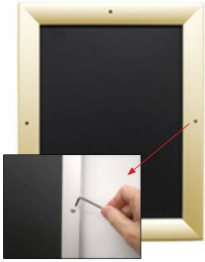

Extra Large 84x96 Snap Frames (with Security Screws)

FOR CURRENT PRICING, VISIT THE ID # LISTED ABOVE
FREE SHIPPING

84x96 Snap Frames with Security Screws Product Details

***ALL 4 FRAME SIDES HAVE A SECURITY SCREW PLACED INTO THE CENTER OF EACH FRAME RAIL. THESE SCREWS SECURE THE SAFETY OF YOUR 84x96 POSTING AND PREVENT ANY TAMPERING.**

- Extra Large Snap Lock Frame with Security Screws and Allen Key
- Quick-Changing, all 4 frame rails snap-open for easy 84x96 poster changes
- Front Loading Frame for posters and other signage
- Snap Frame Profile: 1 1/4" Wide
- Narrow profile offers 11/16" overall off the wall depth
- Accepts printed material up to 1/16" thick
- Viewable Area: Moulding overlaps poster insert by 3/8" all around
- (9) Aluminum snap frame finishes available
- **Allen Wrench Tool is included to help remove and secure your inserts**
- SwingSnap poster frames can mount either [Portrait or Landscape](#)
- Installs Easily: Punched holes in frame allow for easy surface mounting
- Mounting hardware screws included

84x96 FRAME

(PICTURES SHOWN, NOT TO SCALE)

Security wrench included to open all frame rails

1 1/4" WIDE PROFILE

FRAME SNAPS OPEN FOR QUICK CHANGES

ALL FRAMES SHIPPED UNASSEMBLED
SIMPLE & EASY ASSEMBLY

Extra Large Snap Frame 84x96 Ship UNASSEMBLED