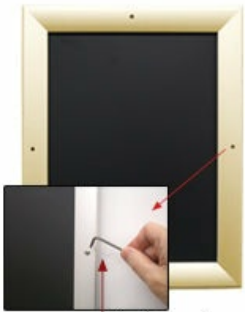

Extra Large 84x96 Snap Frames (with Security Screws)

FOR CURRENT PRICING, VISIT THE ID # LISTED ABOVE
FREE SHIPPING

84x96 Snap Frames with Security Screws Product Details

***ALL 4 FRAME SIDES HAVE A SECURITY SCREW PLACED INTO THE CENTER OF EACH FRAME RAIL. THESE SCREWS SECURE THE SAFETY OF YOUR 84x96 POSTING AND PREVENT ANY TAMPERING.**

- Extra Large Snap Lock Frame with Security Screws and Allen Key
- Quick-Changing, all 4 frame rails snap-open for easy 84x96 poster changes
- Front Loading Frame for posters and other signage
- Snap Frame Profile: 1 1/4" Wide
- Narrow profile offers 11/16" overall off the wall depth
- Accepts printed material up to 1/16" thick
- Viewable Area: Moulding overlaps poster insert by 3/8" all around
- (9) Aluminum snap frame finishes available
- **Allen Wrench Tool is included to help remove and secure your inserts**
- SwingSnap poster frames can mount either [Portrait or Landscape](#)
- Installs Easily: Punched holes in frame allow for easy surface mounting
- Mounting hardware screws included

84x96 FRAME

(PICTURES SHOWN, NOT TO SCALE)

Security wrench included to open all frame rails

1 1/4" WIDE PROFILE

FRAME SNAPS OPEN FOR QUICK CHANGES

ALL FRAMES SHIPPED UNASSEMBLED
SIMPLE & EASY ASSEMBLY

Extra Large Snap Frame 84x96 Ship UNASSEMBLED