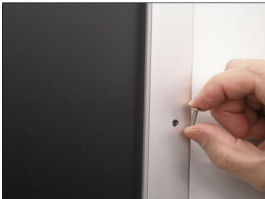

### Product Details

**\*ALL 4 FRAME SIDES HAVE A SECURITY SCREW PLACED INTO THE CENTER OF EACH FRAME RAIL. THESE SCREWS SECURE THE SAFETY OF YOUR 72 x 84 POSTING AND PREVENT ANY TAMPERING.**

- Extra Large Security Snap Frames for **72x84 Mounted Graphics**
- Quick-Changing, all 4 frame rails snap-open for easy poster changes
- Front Loading Frame for 72x84 posters and other signage
- Snap Frame Profile: 1 1/4" Wide
- **Narrow profile offers 1" overall off the wall depth**
- **Accepts 2 Printed Thicknesses: 3/8" & 1/2"**
- Viewable Area: Moulding overlaps poster insert by 3/8" all around
- **(9) Aluminum snap frame finishes available**
- **1/2" Silver bottom frame rail is exposed from side view for all frame**

#### colors selected

- **Allen Wrench Tool is included to remove and secure your inserts**
- SwingSnap poster frames can mount either **Portrait or Landscape**
- Installs Easily: Punched holes in frame allow for easy surface mounting
- Hanging hardware (screws) included

### EXTRA LARGE - EXTRA DEEP Security Snap Frames 72x84 Ship **UNASSEMBLED**

- Aluminum snap-open displays are for **INDOOR** or **\*\*OUTDOOR** use

**\*\*Make sure you laminate your insert material if going outdoors**  
**\*\*Poster Snap Frames are weather resistant...not water-proof**