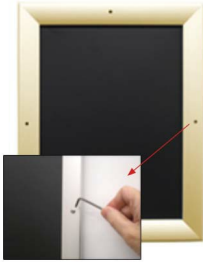

## EXTRA LARGE - EXTRA DEEP 72x84 Poster Snap Frames with Security Screws (for MOUNTED GRAPHICS)

FOR CURRENT PRICING, VISIT THE ID # LISTED ABOVE  
FREE SHIPPING

### Product Details

**\*ALL 4 FRAME SIDES HAVE A SECURITY SCREW PLACED INTO THE CENTER OF EACH FRAME RAIL. THESE SCREWS SECURE THE SAFETY OF YOUR 72 x 84 POSTING AND PREVENT ANY TAMPERING.**

- Extra Large Security Snap Frames for **72x84 Mounted Graphics**
- Quick-Changing, all 4 frame rails snap-open for easy poster changes
- Front Loading Frame for 72x84 posters and other signage
- Snap Frame Profile: 1 1/4" Wide
- **Narrow profile offers 1" overall off the wall depth**
- **Accepts 2 Printed Thicknesses: 3/8" & 1/2"**
- Viewable Area: Moulding overlaps poster insert by 3/8" all around
- **(9) Aluminum snap frame finishes available**
- **1/2" Silver bottom frame rail is exposed from side view for all frame**

#### colors selected

- **Allen Wrench Tool is included to remove and secure your inserts**
- SwingSnap poster frames can mount either **Portrait or Landscape**
- Installs Easily: Punched holes in frame allow for easy surface mounting
- Hanging hardware (screws) included