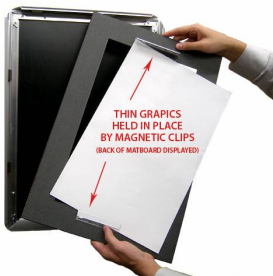

Designer Snap Frames for Posters 24x36 (3" Wide Matboard)

FOR CURRENT PRICING, VISIT THE ID # LISTED ABOVE

3" VIEWABLE
MATBOARD

Product Details

- 24x36 Aluminum Snap Frame with 3" Matboard Border
- Poster snap frames 24 x 36 ships **fully assembled**
- Quick-Changing, all 4 frame rails snap-open for easy poster changes
- Holds 24x36 poster or sign
- Snap Frame Profile: 1 1/4" Wide
- Narrow profile offers 11/16" overall off the wall depth
- Accepts printed material up to 1/16" thick
- (9) Aluminum snap frame finishes available
- .040 Backing Board: Thin, durable backer board provides rigidity for your poster
- .020 clear PETG overlay is included to protect your poster insert
- No Tools! All four frame sides snap-open easily by hand
- SwingSnap poster frames can mount either **Portrait or Landscape**
- Installs Easily: Punched holes in frame allow for easy surface mounting
- Hanging hardware (screws) are included

- All Snap Poster Frames Shipped **ASSEMBLED**
- Designer snap-open sign frames are for **INDOOR USE ONLY**

Matboards Create Numerous Benefits

- The 3" wide Mat Border provides an upscale touch to your 11 x 17 poster insert with greater impact.
- Re-Printing of smaller size inserts will have cost savings.
- You can change your Mat Border colors anytime, and create an entire new look for your interior.