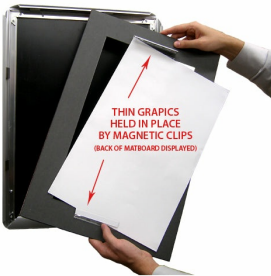

Designer Snap Frames for Posters 18x24 (2" Wide Matboard)

FOR CURRENT PRICING, VISIT THE ID # LISTED ABOVE

2" VIEWABLE
MATBOARD

Product Details

- 18x24 Aluminum Snap Frame with 2" Matboard Border
- Poster snap frames 18 x 24 ships **fully assembled**
- Quick-Changing, all 4 frame rails snap-open for easy poster changes
- Holds 18x24 poster or sign
- Snap Frame Profile: 1 1/4" Wide
- Narrow profile offers 11/16" overall off the wall depth
- Accepts printed material up to 1/16" thick
- (9) Aluminum snap frame finishes available
- .040 Backing Board: Thin, durable backer board provides rigidity for your poster
- .020 clear PETG overlay is included to protect your poster insert
- No Tools! All four frame sides snap-open easily by hand
- SwingSnap poster frames can mount either **Portrait or Landscape**
- Installs Easily: Punched holes in frame allow for easy surface mounting
- Hanging hardware (screws) are included

- All Snap Poster Frames Shipped **ASSEMBLED**
- Designer snap-open sign frames are for **INDOOR USE ONLY**

Matboards Create Numerous Benefits

- The 2" wide Mat Border provides an upscale touch to your 18 x 24 poster insert with greater impact.
- Re-Printing of smaller size inserts will have cost savings.
- You can change your Mat Border colors anytime, and create an entire new look for your interior.

Matboard Details

- 2" Viewable Mat Border
- Matboard Overlaps 18x24 Poster by 1" ALL AROUND
- (24) Beveled Matboard Colors Available
- Magnetic Clamps are placed onto the back of the Matboard

to secure your thin poster, graphic or image in place.