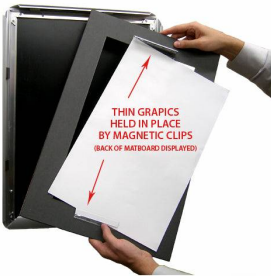

Product Details

- 17x22 Aluminum Snap Frame with 3" Matboard Border
- Poster snap frames 17 x 22 ships **fully assembled**
- Quick-Changing, all 4 frame rails snap-open for easy poster changes
- Holds 17x22 poster or sign
- Snap Frame Profile: 1 1/4" Wide
- Narrow profile offers 11/16" overall off the wall depth
- Accepts printed material up to 1/16" thick
- (9) Aluminum snap frame finishes available
- .040 Backing Board: Thin, durable backer board provides rigidity for your poster
- .020 clear PETG overlay is included to protect your poster insert
- No Tools! All four frame sides snap-open easily by hand
- SwingSnap poster frames can mount either **Portrait or Landscape**
- Installs Easily: Punched holes in frame allow for easy surface mounting
- Hanging hardware (screws) are included

- All Snap Poster Frames Shipped **ASSEMBLED**
- Designer snap-open sign frames are for **INDOOR USE ONLY**

Matboards Create Numerous Benefits

- The 3" wide Mat Border provides an upscale touch to your 17 x 22 poster insert with greater impact.
- Re-Printing of smaller size inserts will have cost savings.
- You can change your Mat Border colors anytime, and create an entire new look for your interior.

Matboard Details

- 3" Viewable Mat Border
- Matboard Overlaps 17x22 Poster by 1" ALL AROUND
- (24) Beveled Matboard Colors Available
- Magnetic Clamps are placed onto the back of the Matboard

to secure your thin poster, graphic or image in place.

See Instruction Sheets ICON (above) for further details.

- Magnetic Clamps are will secure up to 1/16" insert thickness

Custom your Snap Frame

- **Call to Customize Designer SwingSnap Poster Snap Frames!**
- Any Matboard Border Size is Available
- Multiple Matboard Openings are Available
- 100+ Matboard Colors to Choose
- Powdercoat Snap Frame Finishes Available

[MATTE INSTRUCTIONS](#)

[ORDER CUSTOM MATTES](#)