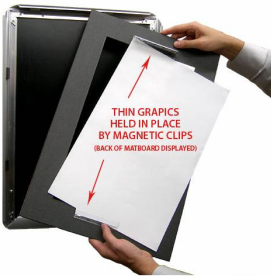

Designer Snap Frames for Posters 17x22 (3" Wide Matboard)

FOR CURRENT PRICING, VISIT THE ID # LISTED ABOVE

3" VIEWABLE
MATBOARD

Product Details

- 17x22 Aluminum Snap Frame with 3" Matboard Border
- Poster snap frames 17 x 22 ships **fully assembled**
- Quick-Changing, all 4 frame rails snap-open for easy poster changes
- Holds 17x22 poster or sign
- Snap Frame Profile: 1 1/4" Wide
- Narrow profile offers 11/16" overall off the wall depth
- Accepts printed material up to 1/16" thick
- (8) Aluminum snap frame finishes available
- .040 Backing Board: Thin, durable backer board provides rigidity for your poster
- .020 clear PETG overlay is included to protect your poster insert
- No Tools! All four frame sides snap-open easily by hand
- SwingSnap poster frames can mount either **Portrait or Landscape**
- Installs Easily: Punched holes in frame allow for easy surface mounting
- Hanging hardware (screws) are included

- All Snap Poster Frames Shipped **ASSEMBLED**
- Designer snap-open sign frames are for **INDOOR USE ONLY**

Matboards Create Numerous Benefits

- The 3" wide Mat Border provides an upscale touch to your 17 x 22 poster insert with greater impact.
- Re-Printing of smaller size inserts will have cost savings.
- You can change your Mat Border colors anytime, and create an entire new look for your interior.