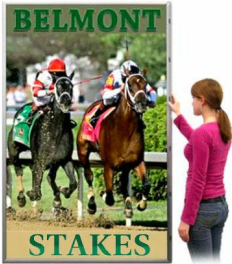

48x60 Large Frame Snap Open Front Loading Poster Snap Frames (1 1/4" Profile for MOUNTED GRAPHICS)

FOR CURRENT PRICING, VISIT THE ID # LISTED ABOVE
FREE SHIPPING

Product Details

- Extra Large, Snap Open Metal 48x60 Poster Snap Frame
- Quick-Changing, all 4 frame rails snap-open for easy poster changes
- Front Loading Frame for 48x60 posters and other signage
- Snap Frame Profile: 1 1/4" Wide
- Narrow profile offers 11/16" overall off the wall depth
- **Accepts 3 Printed Thicknesses: 1/8" | 3/16" | 1/4"**
- Viewable Area: Moulding overlaps poster insert by 3/8" all around
- (8) Aluminum snap frame finishes available
- **.040 Backing Board: Thin backer board provides rigidity for your poster**
- **.020 clear PETG overlay is included to protect your poster insert**
- No Tools! All four frame sides snap-open easily by hand
- SwingSnap poster frames can mount either Portrait or Landscape
- Installs Easily: Punched holes in frame allow for easy surface mounting
- Mounting hardware (screws) are included
- Call For Custom Snap Frame Sizes: Large or Small Poster Displays