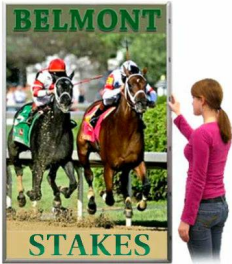

## Extra Large + Extra Deep 36 x 72 Poster Snap Frame with 1 1/4" Metal Profile for MOUNTED GRAPHICS on 3/8" and 1/2" Thick Boards

FOR CURRENT PRICING, VISIT THE ID # LISTED ABOVE  
FREE SHIPPING

### Product Details

- Extra Large, Extra Deep Snap Poster Frame
- Fast Change Frame for 36x72 Posters, Signs
- Wall Poster Display for Thick Boards 3/8" and 1/2"
- **No Tools.** All 4 frame rails snap open easily by hand
- Aluminum Snap Frame Profile: **1 1/4" Wide**
- Front Loading Frame
- Narrow frame profile offers 1" overall off-the-wall depth
- Viewable Area: Moulding overlaps poster insert by **3/8" all around**
- 8 Aluminum snap frame finishes
- 1/2" Silver Bottom Frame Rail is exposed on the side view for all frame colors selected
- .040 Backing Board: Fills in frame space, if needed, for 3/8" thick insert
- .020 clear PETG overlay included to protect the 3/8" thick poster insert
- SwingSnap poster frames wall mounts Portrait or Landscape
- Installs Easily: Punched holes in the frame for easy surface mounting
- Mounting Hardware (anchors and screws) Included
- **Free Shipping**
- Contact Us for Custom Snap Frame Sizes: Large or Small

#### 36 x 72 Frame Size Ships UNASSEMBLED

Aluminum snap-open displays for Indoor or \*\*Outdoor use

\*\*Be sure to laminate your insert material if going outdoors  
\*\*Snap Frames Sign Holders are weather resistant. Not waterproof.