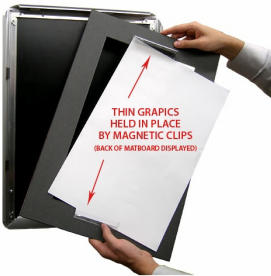

Designer Snap Frames for Posters 20x30 (3" Wide Matboard)

FOR CURRENT PRICING, VISIT THE ID # LISTED ABOVE

3" VIEWABLE
MATBOARD

Product Details

- 20x30 Aluminum Snap Frame with 3" Matboard Border
- Poster snap frames 20 x 30 ships **fully assembled**
- Quick-Changing, all 4 frame rails snap-open for easy poster changes
- Holds 20x30 poster or sign
- Snap Frame Profile: 1 1/4" Wide
- Narrow profile offers 11/16" overall off the wall depth
- Accepts printed material up to 1/16" thick
- (9) Aluminum snap frame finishes available
- .040 Backing Board: Thin, durable backer board provides rigidity for your poster
- .020 clear PETG overlay is included to protect your poster insert
- No Tools! All four frame sides snap-open easily by hand
- SwingSnap poster frames can mount either **Portrait or Landscape**
- Installs Easily: Punched holes in frame allow for easy surface mounting
- Hanging hardware (screws) are included

- All Snap Poster Frames Shipped **ASSEMBLED**
- Designer snap-open sign frames are for **INDOOR USE ONLY**

Matboards Create Numerous Benefits

- The 3" wide Mat Border provides an upscale touch to your 20 x 30 poster insert with greater impact.
- Re-Printing of smaller size inserts will have cost savings.
- You can change your Mat Border colors anytime, and create an entire new look for your interior.

Matboard Details

- 3" Viewable Mat Border
- Matboard Overlaps 20x30 Poster by 1" ALL AROUND
- (24) Beveled Matboard Colors Available
- Magnetic Clamps are placed onto the back of the Matboard

to secure your thin poster, graphic or image in place.