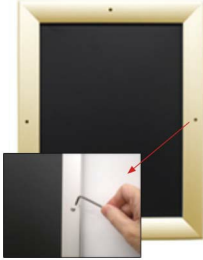

EXTRA LARGE - EXTRA DEEP 60x72 Poster Snap Frames with Security Screws (for MOUNTED GRAPHICS)

FOR CURRENT PRICING, VISIT THE ID # LISTED ABOVE
FREE SHIPPING

Product Details

***ALL 4 FRAME SIDES HAVE A SECURITY SCREW PLACED INTO THE CENTER OF EACH FRAME RAIL. THESE SCREWS SECURE THE SAFETY OF YOUR 60 x 72 POSTING AND PREVENT ANY TAMPERING.**

- Extra Large Security Snap Frames for **60x72 Mounted Graphics**
- Quick-Changing, all 4 frame rails snap-open for easy poster changes
- Front Loading Frame for 60x72 posters and other signage
- Snap Frame Profile: 1 1/4" Wide
- **Narrow profile offers 1" overall off the wall depth**
- **Accepts 2 Printed Thicknesses: 3/8" & 1/2"**
- Viewable Area: Moulding overlaps poster insert by 3/8" all around
- (9) Aluminum snap frame finishes available
- **1/2" Silver bottom frame rail is exposed from side view for all frame**

colors selected

- **Allen Wrench Tool is included to remove and secure your inserts**
- SwingSnap poster frames can mount either **Portrait or Landscape**
- Installs Easily: Punched holes in frame allow for easy surface mounting
- Hanging hardware (screws) included