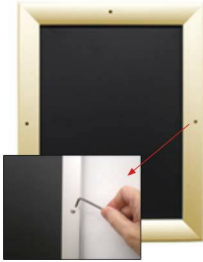

EXTRA LARGE - EXTRA DEEP 60x72 Poster Snap Frames with Security Screws (for MOUNTED GRAPHICS)

FOR CURRENT PRICING, VISIT THE ID # LISTED ABOVE
FREE SHIPPING

Product Details

***ALL 4 FRAME SIDES HAVE A SECURITY SCREW PLACED INTO THE CENTER OF EACH FRAME RAIL. THESE SCREWS SECURE THE SAFETY OF YOUR 60 x 72 POSTING AND PREVENT ANY TAMPERING.**

- Extra Large Security Snap Frames for **60x72 Mounted Graphics**
- Quick-Changing, all 4 frame rails snap-open for easy poster changes
- Front Loading Frame for 60x72 posters and other signage
- Snap Frame Profile: 1 1/4" Wide
- **Narrow profile offers 1" overall off the wall depth**
- **Accepts 2 Printed Thicknesses: 3/8" & 1/2"**
- Viewable Area: Moulding overlaps poster insert by 3/8" all around
- (9) Aluminum snap frame finishes available
- **1/2" Silver bottom frame rail is exposed from side view for all frame**

colors selected

- **Allen Wrench Tool is included to remove and secure your inserts**
- SwingSnap poster frames can mount either **Portrait or Landscape**
- Installs Easily: Punched holes in frame allow for easy surface mounting
- Hanging hardware (screws) included