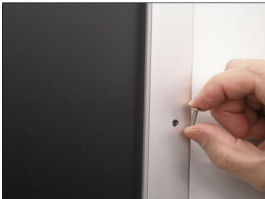

EXTRA LARGE - EXTRA DEEP 60x72 Poster Snap Frames with Security Screws (for MOUNTED GRAPHICS)

FOR CURRENT PRICING, VISIT THE ID # LISTED ABOVE
FREE SHIPPING

Product Details

***ALL 4 FRAME SIDES HAVE A SECURITY SCREW PLACED INTO THE CENTER OF EACH FRAME RAIL. THESE SCREWS SECURE THE SAFETY OF YOUR 60 x 72 POSTING AND PREVENT ANY TAMPERING.**

- Extra Large Security Snap Frames for **60x72 Mounted Graphics**
- Quick-Changing, all 4 frame rails snap-open for easy poster changes
- Front Loading Frame for 60x72 posters and other signage
- Snap Frame Profile: 1 1/4" Wide
- **Narrow profile offers 1" overall off the wall depth**
- **Accepts 2 Printed Thicknesses: 3/8" & 1/2"**
- Viewable Area: Moulding overlaps poster insert by 3/8" all around
- (9) Aluminum snap frame finishes available
- **1/2" Silver bottom frame rail is exposed from side view for all frame**

colors selected

- **Allen Wrench Tool is included to remove and secure your inserts**
- SwingSnap poster frames can mount either **Portrait or Landscape**
- Installs Easily: Punched holes in frame allow for easy surface mounting
- Hanging hardware (screws) included

EXTRA LARGE - EXTRA DEEP Security Snap Frames 60x72 Ship UNASSEMBLED

- Aluminum snap-open displays are for **INDOOR** or ****OUTDOOR** use

****Make sure you laminate your insert material if going outdoors**
****Poster Snap Frames are weather resistant...not water-proof**