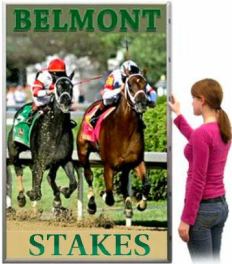

36x96 Large Frame Snap Open Front Loading Poster Snap Frames (1 1/4" Profile for MOUNTED GRAPHICS)

FOR CURRENT PRICING, VISIT THE ID # LISTED ABOVE
FREE SHIPPING

Product Details

- Extra Large, Snap Open Metal 36x96 Poster Snap Frame
- Quick-Changing, all 4 frame rails snap-open for easy poster changes
- Front Loading Frame for 36x96 posters and other signage
- Snap Frame Profile: 1 1/4" Wide
- Narrow profile offers 11/16" overall off the wall depth
- **Accepts 3 Printed Thicknesses: 1/8" | 3/16" | 1/4"**
- Viewable Area: Moulding overlaps poster insert by 3/8" all around
- (8) Aluminum snap frame finishes available
- **.040 Backing Board: Thin backer board provides rigidity for your poster**
- **.020 clear PETG overlay is included to protect your poster insert**
- No Tools! All four frame sides snap-open easily by hand
- SwingSnap poster frames can mount either **Portrait or Landscape**
- Installs Easily: Punched holes in frame allow for easy surface mounting
- Mounting hardware (screws) are included
- Call For Custom Snap Frame Sizes: Large or Small Poster Displays