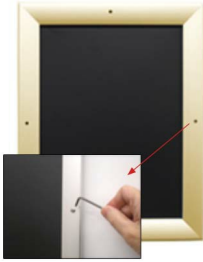

- Extra Large Snap Lock Frame with Security Screws and Allen Key
- Quick-Changing, all 4 frame rails snap-open for easy 60x60 poster changes
- Front Loading Frame for posters and other signage
- Snap Frame Profile: 1 1/4" Wide
- Narrow profile offers 11/16" overall off the wall depth
- Accepts printed material up to 1/16" thick
- Viewable Area: Moulding overlaps poster insert by 3/8" all around
- (9) Aluminum snap frame finishes available
- **Allen Wrench Tool is included to help remove and secure your inserts**
- SwingSnap poster frames can mount either [Portrait or Landscape](#)
- Installs Easily: Punched holes in frame allow for easy surface mounting
- Mounting hardware screws included

For Detailed Instructions on How to Assemble click on the Instruction Sheet ICON up above.

Custom Sizes & Shipping Options Available

- Call to **Customize Extra Large Security with Screw Snap Frames 60x60!**
- If you request a Snap Frame to be FULLY ASSEMBLED,

please call for a shipping quote.

- Call us to quote out snap frames sizes up to 144" x 144" (12 FEET x 12 FEET)

[About SwingSnap Snap Frames:](#)

Easy Assembly Instructions:

Model	Insert Size	Overall Size	Viewable Area	Ships Via	Shipping Wt	How is Frame Shipped?
SSMCSSXL-6060	60" x 60"	61 3/4" x 61 3/4"	59 1/4" x 59 1/4"	UPS	30	Unassembled