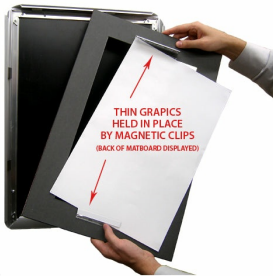

Product Details

- 20x28 Aluminum Snap Frame with 4" Matboard Border
- Poster snap frames 20 x 28 ships **fully assembled**
- Quick-Changing, all 4 frame rails snap-open for easy poster changes
- Holds 20x28 poster or sign
- Snap Frame Profile: 1 1/4" Wide
- Narrow profile offers 11/16" overall off the wall depth
- Accepts printed material up to 1/16" thick
- (9) Aluminum snap frame finishes available
- .040 Backing Board: Thin, durable backer board provides rigidity for your poster
- .020 clear PETG overlay is included to protect your poster insert
- No Tools! All four frame sides snap-open easily by hand
- SwingSnap poster frames can mount either **Portrait or Landscape**
- Installs Easily: Punched holes in frame allow for easy surface mounting
- Hanging hardware (screws) are included

- All Snap Poster Frames Shipped **ASSEMBLED**
- Designer snap-open sign frames are for **INDOOR USE ONLY**

Matboards Create Numerous Benefits

- The 4" wide Mat Border provides an upscale touch to your 20 x 28 poster insert with greater impact.
- Re-Printing of smaller size inserts will have cost savings.
- You can change your Mat Border colors anytime, and create an entire new look for your interior.

Matboard Details

- 4" Viewable Mat Border
- Matboard Overlaps Poster by 1" ALL AROUND
- (24) Beveled Matboard Colors Available
- Magnetic Clamps are placed onto the back of the Matboard

to secure your thin poster, graphic or image in place.

See Instruction Sheets ICON (above) for further details.

- Magnetic Clamps are will secure up to 1/16" insert thickness

Custom your Snap Frame

- **Call for Custom Designer SwingSnap Poster Snap Frames!**
- Any Matboard Border Size is Available
- Multiple Matboard Openings are Available
- 100+ Matboard Colors to Choose
- Powdercoat Snap Frame Finishes Available

[MATTE INSTRUCTIONS](#)

[ORDER CUSTOM MATTES](#)

[ABOUT SNAP FRAMES](#)

[MOUNTING INSTRUCTIONS](#)

Model	Insert Size	Overall Size	Viewable Area	Ships Via	Shipping Wt	How is Frame Shipped?
SSMCMAT4-2028	20" x 28"	28 1/2" x 36 1/2"	18" x 26"	FedEx	14	Assembled