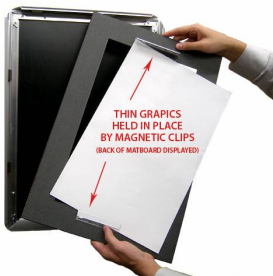

Designer Snap Frames for Posters 30x40 (3" Wide Matboard)

FOR CURRENT PRICING, VISIT THE ID # LISTED ABOVE

3" VIEWABLE
MATBOARD

Product Details

- 30x40 Aluminum Snap Frame with 3" Matboard Border
- Poster snap frames 30 x 40 ships **fully assembled**
- Quick-Changing, all 4 frame rails snap-open for easy poster changes
- Holds 30x40 poster or sign
- Snap Frame Profile: 1 1/4" Wide
- Narrow profile offers 11/16" overall off the wall depth
- Accepts printed material up to 1/16" thick
- (9) Aluminum snap frame finishes available
- .040 Backing Board: Thin, durable backer board provides rigidity for your poster
- .020 clear PETG overlay is included to protect your poster insert
- No Tools! All four frame sides snap-open easily by hand
- SwingSnap poster frames can mount either **Portrait or Landscape**
- Installs Easily: Punched holes in frame allow for easy surface mounting
- Hanging hardware (screws) are included

- All Snap Poster Frames Shipped **ASSEMBLED**
- Designer snap-open sign frames are for **INDOOR USE ONLY**

Matboards Create Numerous Benefits

- The 3" wide Mat Border provides an upscale touch to your 30 x 40 poster insert with greater impact.
- Re-Printing of smaller size inserts will have cost savings.
- You can change your Mat Border colors anytime, and create an entire new look for your interior.

Matboard Details

- 3" Viewable Mat Border
- Matboard Overlaps 30x40 Poster by 1" ALL AROUND
- (24) Beveled Matboard Colors Available
- Magnetic Clamps are placed onto the back of the Matboard

to secure your thin poster, graphic or image in place.