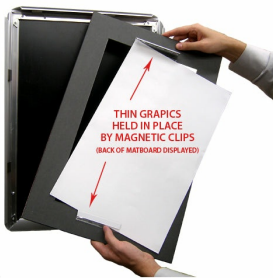

Designer Snap Frames for Posters 30x40 (3" Wide Matboard)

FOR CURRENT PRICING, VISIT THE ID # LISTED ABOVE

3" VIEWABLE
MATBOARD

Product Details

- 30x40 Aluminum Snap Frame with 3" Matboard Border
- Poster snap frames 30 x 40 ships **fully assembled**
- Quick-Changing, all 4 frame rails snap-open for easy poster changes
- Holds 30x40 poster or sign
- Snap Frame Profile: 1 1/4" Wide
- Narrow profile offers 11/16" overall off the wall depth
- Accepts printed material up to 1/16" thick
- (9) Aluminum snap frame finishes available
- .040 Backing Board: Thin, durable backer board provides rigidity for your poster
- .020 clear PETG overlay is included to protect your poster insert
- No Tools! All four frame sides snap-open easily by hand
- SwingSnap poster frames can mount either **Portrait or Landscape**
- Installs Easily: Punched holes in frame allow for easy surface mounting
- Hanging hardware (screws) are included

- All Snap Poster Frames Shipped **ASSEMBLED**
- Designer snap-open sign frames are for **INDOOR USE ONLY**

Matboards Create Numerous Benefits

- The 3" wide Mat Border provides an upscale touch to your 30 x 40 poster insert with greater impact.
- Re-Printing of smaller size inserts will have cost savings.
- You can change your Mat Border colors anytime, and create an entire new look for your interior.

Matboard Details

- 3" Viewable Mat Border
- Matboard Overlaps 30x40 Poster by 1" ALL AROUND
- (24) Beveled Matboard Colors Available
- Magnetic Clamps are placed onto the back of the Matboard

to secure your thin poster, graphic or image in place.