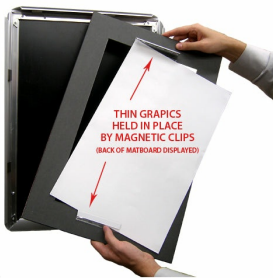

Product Details

- 9x12 Aluminum Snap Frame with 3" Matboard Border
- Poster snap frames 9 x 12 ships **fully assembled**
- Quick-Changing, all 4 frame rails snap-open for easy poster changes
- Holds 9x12 poster or sign
- Snap Frame Profile: 1 1/4" Wide
- Narrow profile offers 11/16" overall off the wall depth
- Accepts printed material up to 1/16" thick
- (9) Aluminum snap frame finishes available
- .040 Backing Board: Thin, durable backer board provides rigidity for your poster
- .020 clear PETG overlay is included to protect your poster insert
- No Tools! All four frame sides snap-open easily by hand
- SwingSnap poster frames can mount either **Portrait or Landscape**
- Installs Easily: Punched holes in frame allow for easy surface mounting
- Hanging hardware (screws) are included

- All Snap Poster Frames Shipped **ASSEMBLED**
- Designer snap-open sign frames are for **INDOOR USE ONLY**

Matboards Create Numerous Benefits

- The 3" wide Mat Border provides an upscale touch to your 9 x 12 poster insert with greater impact.
- Re-Printing of smaller size inserts will have cost savings.
- You can change your Mat Border colors anytime, and create an entire new look for your interior.

Matboard Details

- 3" Viewable Mat Border
- Matboard Overlaps 9x12 Poster by 1" ALL AROUND
- (24) Beveled Matboard Colors Available
- Magnetic Clamps are placed onto the back of the Matboard

to secure your thin poster, graphic or image in place.

See Instruction Sheets ICON (above) for further details.

- Magnetic Clamps are will secure up to 1/16" insert thickness

Custom your Snap Frame

- **Call to Customize Designer SwingSnap Poster Snap Frames!**
- Any Matboard Border Size is Available
- Multiple Matboard Openings are Available
- 100+ Matboard Colors to Choose
- Powdercoat Snap Frame Finishes Available

[MATTE INSTRUCTIONS](#)

[ORDER CUSTOM MATTES](#)

[ABOUT SNAP FRAMES](#)

[MOUNTING INSTRUCTIONS](#)