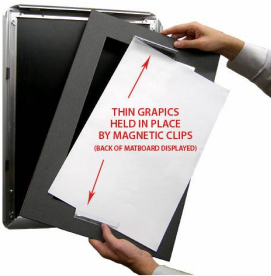

Designer Snap Frames for Posters 9x12 (3" Wide Matboard)

FOR CURRENT PRICING, VISIT THE ID # LISTED ABOVE

3" VIEWABLE
MATBOARD

Product Details

- 9x12 Aluminum Snap Frame with 3" Matboard Border
- Poster snap frames 9 x 12 ships **fully assembled**
- Quick-Changing, all 4 frame rails snap-open for easy poster changes
- Holds 9x12 poster or sign
- Snap Frame Profile: 1 1/4" Wide
- Narrow profile offers 11/16" overall off the wall depth
- Accepts printed material up to 1/16" thick
- (9) Aluminum snap frame finishes available
- .040 Backing Board: Thin, durable backer board provides rigidity for your poster
- .020 clear PETG overlay is included to protect your poster insert
- No Tools! All four frame sides snap-open easily by hand
- SwingSnap poster frames can mount either **Portrait or Landscape**
- Installs Easily: Punched holes in frame allow for easy surface mounting
- Hanging hardware (screws) are included

- All Snap Poster Frames Shipped **ASSEMBLED**
- Designer snap-open sign frames are for **INDOOR USE ONLY**

Matboards Create Numerous Benefits

- The 3" wide Mat Border provides an upscale touch to your 9 x 12 poster insert with greater impact.
- Re-Printing of smaller size inserts will have cost savings.
- You can change your Mat Border colors anytime, and create an entire new look for your interior.

Matboard Details

- 3" Viewable Mat Border
- Matboard Overlaps 9x12 Poster by 1" ALL AROUND
- (24) Beveled Matboard Colors Available
- Magnetic Clamps are placed onto the back of the Matboard

to secure your thin poster, graphic or image in place.