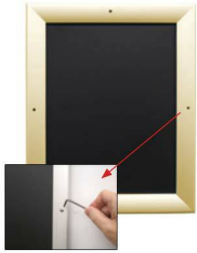

## 9 x 12 Poster Snap Frame SwingSnaps (with Security Screws)

FOR CURRENT PRICING, VISIT THE ID # LISTED ABOVE  
FREE SHIPPING

### Product Details

**\*ALL 4 FRAME SIDES HAVE A SECURITY SCREW PLACED INTO THE CENTER OF EACH FRAME RAIL. THESE SCREWS SECURE THE SAFETY OF YOUR POSTING AND PREVENT ANY TAMPERING.**

- 9x12 Quick-Changing, all 4 frame rails snap-open for easy poster changes
- Fits 9 x 12 Posters
- Front Loading Frame for 9x12 posters and other signage
- Snap Frame Profile: 1 1/4" Wide
- Narrow profile offers 11/16" overall off the wall depth
- Accepts printed material up to 1/16" thick
- Viewable Area: Moulding overlaps poster insert by 3/8" all around
- (9) Aluminum snap frame finishes available
- .040 Backing Board: Thin, durable backer board provides rigidity for your poster
- .020 clear PETG overlay is included to protect your poster insert
- **Allen Wrench Tool is included to help remove and secure your inserts.**
- SwingSnap poster frames can mount either **Portrait or Landscape**
- Installs Easily: Punched holes in frame allow for easy surface mounting
- Hanging hardware is included

- Aluminum snap-open displays are for **INDOOR** or **\*\*OUTDOOR** use

**\*\*Make sure you laminate your insert material if going outdoors**

**\*\*Poster Snap Frames are weather resistant...not water-proof**