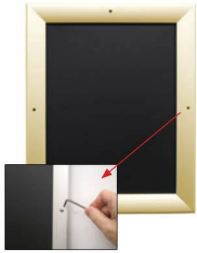

## 9 x 12 Poster Snap Frame SwingSnaps (with Security Screws)

FOR CURRENT PRICING, VISIT THE ID # LISTED ABOVE  
FREE SHIPPING

### Product Details

**\*ALL 4 FRAME SIDES HAVE A SECURITY SCREW PLACED INTO THE CENTER OF EACH FRAME RAIL. THESE SCREWS SECURE THE SAFETY OF YOUR POSTING AND PREVENT ANY TAMPERING.**

- 9x12 Quick-Changing, all 4 frame rails snap-open for easy poster changes
- Fits 9 x 12 Posters
- Front Loading Frame for 9x12 posters and other signage
- Snap Frame Profile: 1 1/4" Wide
- Narrow profile offers 11/16" overall off the wall depth
- Accepts printed material up to 1/16" thick
- Viewable Area: Moulding overlaps poster insert by 3/8" all around
- (8) Aluminum snap frame finishes available
- .040 Backing Board: Thin, durable backer board provides rigidity for your poster
- .020 clear PETG overlay is included to protect your poster insert
- **Allen Wrench Tool is included to help remove and secure your inserts.**
- SwingSnap poster frames can mount either **Portrait or Landscape**
- Installs Easily: Punched holes in frame allow for easy surface mounting
- Hanging hardware is included

- Aluminum snap-open displays are for **INDOOR** or **\*\*OUTDOOR** use

**\*\*Make sure you laminate your insert material if going outdoors**

**\*\*Poster Snap Frames are weather resistant...not water-proof**