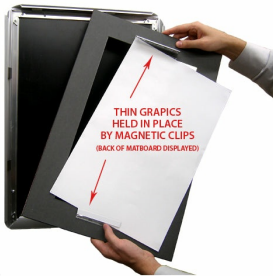

Designer Snap Frames for Posters 22x28 (4" Wide Matboard)

FOR CURRENT PRICING, VISIT THE ID # LISTED ABOVE

4" VIEWABLE MATBOARD

Product Details

- 22x28 Aluminum Snap Frame with 4" Matboard Border
- Poster snap frames 22 x 28 ships **fully assembled**
- Quick-Changing, all 4 frame rails snap-open for easy poster changes
- Holds 22x28 poster or sign
- Snap Frame Profile: 1 1/4" Wide
- Narrow profile offers 11/16" overall off the wall depth
- Accepts printed material up to 1/16" thick
- (9) Aluminum snap frame finishes available
- .040 Backing Board: Thin, durable backer board provides rigidity for your poster
- .020 clear PETG overlay is included to protect your poster insert
- No Tools! All four frame sides snap-open easily by hand
- SwingSnap poster frames can mount either **Portrait or Landscape**
- Installs Easily: Punched holes in frame allow for easy surface mounting
- Hanging hardware (screws) are included

- All Snap Poster Frames Shipped **ASSEMBLED**
- Designer snap-open sign frames are for **INDOOR USE ONLY**

Matboards Create Numerous Benefits

- The 4" wide Mat Border provides an upscale touch to your 22 x 28 poster insert with greater impact.
- Re-Printing of smaller size inserts will have cost savings.
- You can change your Mat Border colors anytime, and create an entire new look for your interior.

Matboard Details

- 4" Viewable Mat Border
- Matboard Overlaps Poster by 1" ALL AROUND
- (24) Beveled Matboard Colors Available
- Magnetic Clamps are placed onto the back of the Matboard

to secure your thin poster, graphic or image in place.