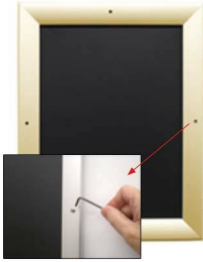

## EXTRA-DEEP 16x16 Poster Snap Frames with Security Screws (for MOUNTED GRAPHICS)

FOR CURRENT PRICING, VISIT THE ID # LISTED ABOVE  
FREE SHIPPING

### Product Details

**\*ALL 4 FRAME SIDES HAVE A SECURITY SCREW PLACED INTO THE CENTER OF EACH FRAME RAIL. THESE SCREWS SECURE THE SAFETY OF YOUR 16x16 POSTING AND PREVENT ANY TAMPERING.**

- Snap Lock Poster Frames with Security Screws + Allen Key Tool
- **Fits Posters 16x16**
- Wall Mount Poster Display Frames and Sign Holders
- Quick-Changing, **all 4 frame rails snap-open for easy poster changes**
- Front Loading Frame for posters and other signage
- Snap Frame Profile: 1 1/4" Wide
- Narrow profile offers 1" overall off the wall depth
- **Accepts 2 Printed Thicknesses: 3/8" & 1/2"**
- Viewable Area: Moulding overlaps poster insert by 3/8" all around
- **(9) Aluminum snap frame finishes available**
- **1/2" Silver Aluminum bottom frame rail is exposed from side view**

for all frame colors selected

- .040 Backing Board: Thin, durable backer board for 3/8" thick poster only
- .020 clear PETG overlay is included to protect thick poster insert (3/8" Only)
- **Allen Wrench Tool is included to help remove and secure your inserts**
- SwingSnap poster frames can mount either **Portrait or Landscape**
- Installs Easily: Punched holes in frame allow for easy surface mounting
- Hanging hardware included