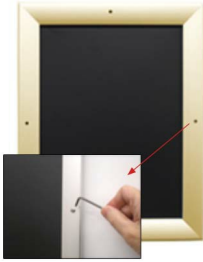

for all frame colors selected

- .040 Backing Board: Thin, durable backer board for 3/8" thick poster only
- .020 clear PETG overlay is included to protect thick poster insert (3/8" Only)
- **Allen Wrench Tool is included to help remove and secure your inserts.**
- SwingSnap poster frames can mount either **Portrait or Landscape**
- Installs Easily: Punched holes in frame allow for easy surface mounting
- Hanging hardware included

- Aluminum snap-open displays are for **INDOOR** or ****OUTDOOR** use

****Make sure you laminate your insert material if going outdoors**
****Poster Snap Frames are weather resistant...not water-proof**

Mounted Graphic Details

3/8" Mounted Graphic Insert

All frames will include a .040 Black Backer Board
All frames will include a .020 Clear Overlay

1/2" MAX Mounted Graphic Insert

.040 Black Backer Board **NOT INCLUDED** (can not fit)
.020 Clear Overlay **NOT INCLUDED** (can not fit)

Customize your Snap Frames

- **Customize Security Screw Extra Deep Poster Snap Frames 16 x 16!**
- If you request a larger size Snap Frame FULLY ASSEMBLED,

please call for a shipping quote.

For Mounted Posters