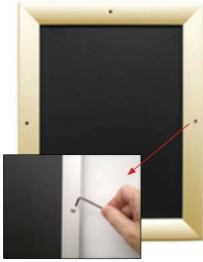

## EXTRA-DEEP 8.5x14 Poster Snap Frames with Security Screws (for MOUNTED GRAPHICS)

FOR CURRENT PRICING, VISIT THE ID # LISTED ABOVE  
FREE SHIPPING

#### Product Details

**\*ALL 4 FRAME SIDES HAVE A SECURITY SCREW PLACED INTO THE CENTER OF EACH FRAME RAIL. THESE SCREWS SECURE THE SAFETY OF YOUR 8.5x14 POSTING AND PREVENT ANY TAMPERING.**

- Snap Lock Poster Frames with Security Screws + Allen Key Tool
- **Fits Posters 8.5x14**
- Wall Mount Poster Display Frames and Sign Holders
- Quick-Changing, **all 4 frame rails snap-open for easy poster changes**
- Front Loading Frame for posters and other signage
- Snap Frame Profile: 1 1/4" Wide
- Narrow profile offers 1" overall off the wall depth
- **Accepts 2 Printed Thicknesses: 3/8" & 1/2"**
- Viewable Area: Moulding overlaps poster insert by 3/8" all around
- **(8) Aluminum snap frame finishes available**
- **1/2" Silver Aluminum bottom frame rail is exposed from side view**

for all frame colors selected

- .040 Backing Board: Thin, durable backer board for 3/8" thick poster only
- .020 clear PETG overlay is included to protect thick poster insert (3/8" Only)
- **Allen Wrench Tool is included to help remove and secure your inserts**
- SwingSnap poster frames can mount either **Portrait or Landscape**
- Installs Easily: Punched holes in frame allow for easy surface mounting
- Hanging hardware included