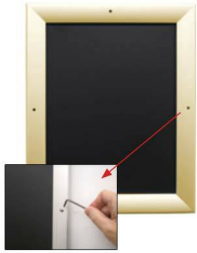

## 22 x 34 Poster Snap Frame SwingSnaps (with Security Screws)

FOR CURRENT PRICING, VISIT THE ID # LISTED ABOVE  
FREE SHIPPING

### Product Details

**\*ALL 4 FRAME SIDES HAVE A SECURITY SCREW PLACED INTO THE CENTER OF EACH FRAME RAIL. THESE SCREWS SECURE THE SAFETY OF YOUR POSTING AND PREVENT ANY TAMPERING.**

- 22x34 Quick-Changing, all 4 frame rails snap-open for easy poster changes
- Fits 22 x 34 Posters
- Front Loading Frame for 22x34 posters and other signage
- Snap Frame Profile: 1 1/4" Wide
- Narrow profile offers 11/16" overall off the wall depth
- Accepts printed material up to 1/16" thick
- Viewable Area: Moulding overlaps poster insert by 3/8" all around
- (8) Aluminum snap frame finishes available
- .040 Backing Board: Thin, durable backer board provides rigidity for your poster
- .020 clear PETG overlay is included to protect your poster insert
- **Allen Wrench Tool is included to help remove and secure your inserts.**
- SwingSnap poster frames can mount either **Portrait or Landscape**
- Installs Easily: Punched holes in frame allow for easy surface mounting
- Hanging hardware is included

- Aluminum snap-open displays are for **INDOOR** or **\*\*OUTDOOR** use

**\*\*Make sure you laminate your insert material if going outdoors**

**\*\*Poster Snap Frames are weather resistant...not water-proof**