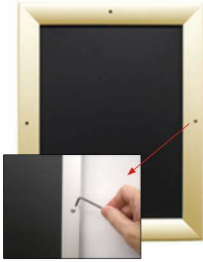

EXTRA-DEEP 17x22 Poster Snap Frames with Security Screws (for MOUNTED GRAPHICS)

FOR CURRENT PRICING, VISIT THE ID # LISTED ABOVE
FREE SHIPPING

For Mounted Posters

Product Details

***ALL 4 FRAME SIDES HAVE A SECURITY SCREW PLACED INTO THE CENTER OF EACH FRAME RAIL. THESE SCREWS SECURE THE SAFETY OF YOUR 17x22 POSTING AND PREVENT ANY TAMPERING.**

- Snap Lock Poster Frames with Security Screws + Allen Key Tool
- **Fits Posters 17x22**
- Wall Mount Poster Display Frames and Sign Holders
- Quick-Changing, **all 4 frame rails snap-open for easy poster changes**
- Front Loading Frame for posters and other signage
- Snap Frame Profile: 1 1/4" Wide
- Narrow profile offers 1" overall off the wall depth
- **Accepts 2 Printed Thicknesses: 3/8" & 1/2"**
- Viewable Area: Moulding overlaps poster insert by 3/8" all around
- **(9) Aluminum snap frame finishes available**
- **1/2" Silver Aluminum bottom frame rail is exposed from side view**

for all frame colors selected

- .040 Backing Board: Thin, durable backer board for 3/8" thick poster only
- .020 clear PETG overlay is included to protect thick poster insert (3/8" Only)
- **Allen Wrench Tool is included to help remove and secure your inserts**
- SwingSnap poster frames can mount either **Portrait or Landscape**
- Installs Easily: Punched holes in frame allow for easy surface mounting
- Hanging hardware included