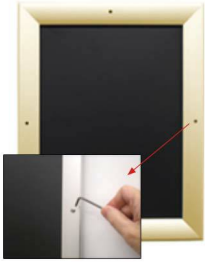

Extra Large 24x72 Snap Frames (with Security Screws)

FOR CURRENT PRICING, VISIT THE ID # LISTED ABOVE
FREE SHIPPING

Product Details

***ALL 4 FRAME SIDES HAVE A SECURITY SCREW PLACED INTO THE CENTER OF EACH FRAME RAIL. THESE SCREWS SECURE THE SAFETY OF YOUR 24x72 POSTING AND PREVENT ANY TAMPERING.**

- **Extra Large Snap Lock Frame with Security Screws and Allen Key**
- Quick-Changing, all 4 frame rails snap-open **for easy 24x72 poster changes**
- Front Loading Frame for posters and other signage
- Snap Frame Profile: 1 1/4" Wide
- Narrow profile offers 11/16" overall off the wall depth
- Accepts printed material up to 1/16" thick
- Viewable Area: Moulding overlaps poster insert by 3/8" all around
- (8) Aluminum snap frame finishes available
- .040 Backing Board: Thin, durable backer board provides rigidity for your poster
- .020 clear PETG overlay is included to protect your poster insert
- **Allen Wrench Tool is included to help remove and secure your inserts.**
- SwingSnap poster frames can mount either **Portrait or Landscape**
- Installs Easily: Punched holes in frame allow for easy surface mounting
- Mounting hardware screws included