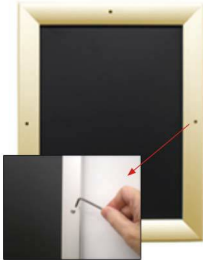

EXTRA LARGE - EXTRA DEEP 60x60 Poster Snap Frames with Security Screws (for MOUNTED GRAPHICS)

FOR CURRENT PRICING, VISIT THE ID # LISTED ABOVE
FREE SHIPPING

Product Details

***ALL 4 FRAME SIDES HAVE A SECURITY SCREW PLACED INTO THE CENTER OF EACH FRAME RAIL. THESE SCREWS SECURE THE SAFETY OF YOUR 60 x 60 POSTING AND PREVENT ANY TAMPERING.**

- Extra Large Security Snap Frames for **60x60 Mounted Graphics**
- Quick-Changing, all 4 frame rails snap-open for easy poster changes
- Front Loading Frame for 60x60 posters and other signage
- Snap Frame Profile: 1 1/4" Wide
- **Narrow profile offers 1" overall off the wall depth**
- **Accepts 2 Printed Thicknesses: 3/8" & 1/2"**
- Viewable Area: Moulding overlaps poster insert by 3/8" all around
- (9) Aluminum snap frame finishes available
- **1/2" Silver bottom frame rail is exposed from side view for all frame**

colors selected

- **Allen Wrench Tool is included to remove and secure your inserts**
- SwingSnap poster frames can mount either **Portrait or Landscape**
- Installs Easily: Punched holes in frame allow for easy surface mounting
- Hanging hardware (screws) included