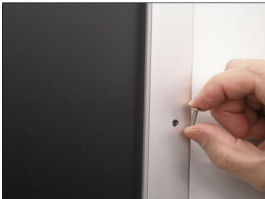

### Product Details

**\*ALL 4 FRAME SIDES HAVE A SECURITY SCREW PLACED INTO THE CENTER OF EACH FRAME RAIL. THESE SCREWS SECURE THE SAFETY OF YOUR 60 x 60 POSTING AND PREVENT ANY TAMPERING.**

- Extra Large Security Snap Frames for **60x60 Mounted Graphics**
- Quick-Changing, all 4 frame rails snap-open for easy poster changes
- Front Loading Frame for 60x60 posters and other signage
- Snap Frame Profile: 1 1/4" Wide
- **Narrow profile offers 1" overall off the wall depth**
- **Accepts 2 Printed Thicknesses: 3/8" & 1/2"**
- Viewable Area: Moulding overlaps poster insert by 3/8" all around
- (9) Aluminum snap frame finishes available
- **1/2" Silver bottom frame rail is exposed from side view for all frame**

**colors selected**

- **Allen Wrench Tool is included to remove and secure your inserts**
- SwingSnap poster frames can mount either **Portrait or Landscape**
- Installs Easily: Punched holes in frame allow for easy surface mounting
- Hanging hardware (screws) included

### EXTRA LARGE - EXTRA DEEP Security Snap Frames 60x60 Ship UNASSEMBLED

- Aluminum snap-open displays are for **INDOOR** or **\*\*OUTDOOR** use

**\*\*Make sure you laminate your insert material if going outdoors**  
**\*\*Poster Snap Frames are weather resistant...not water-proof**