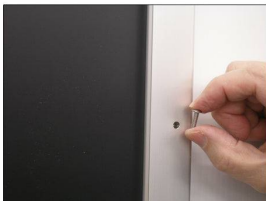

EXTRA LARGE - EXTRA DEEP 60x60 Poster Snap Frames with Security Screws (for MOUNTED GRAPHICS)

FOR CURRENT PRICING, VISIT THE ID # LISTED ABOVE
FREE SHIPPING

Product Details

***ALL 4 FRAME SIDES HAVE A SECURITY SCREW PLACED INTO THE CENTER OF EACH FRAME RAIL. THESE SCREWS SECURE THE SAFETY OF YOUR 60 x 60 POSTING AND PREVENT ANY TAMPERING.**

- Extra Large Security Snap Frames for **60x60 Mounted Graphics**
- Quick-Changing, all 4 frame rails snap-open for easy poster changes
- Front Loading Frame for 60x60 posters and other signage
- Snap Frame Profile: 1 1/4" Wide
- **Narrow profile offers 1" overall off the wall depth**
- **Accepts 2 Printed Thicknesses: 3/8" & 1/2"**
- Viewable Area: Moulding overlaps poster insert by 3/8" all around
- (9) Aluminum snap frame finishes available
- **1/2" Silver bottom frame rail is exposed from side view for all frame**

colors selected

- **Allen Wrench Tool is included to remove and secure your inserts**
- SwingSnap poster frames can mount either **Portrait or Landscape**
- Installs Easily: Punched holes in frame allow for easy surface mounting
- Hanging hardware (screws) included

EXTRA LARGE - EXTRA DEEP Security Snap Frames 60x60 Ship UNASSEMBLED

- Aluminum snap-open displays are for **INDOOR** or ****OUTDOOR** use

****Make sure you laminate your insert material if going outdoors**
****Poster Snap Frames are weather resistant...not water-proof**