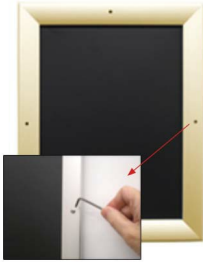

## EXTRA LARGE - EXTRA DEEP 60x60 Poster Snap Frames with Security Screws (for MOUNTED GRAPHICS)

FOR CURRENT PRICING, VISIT THE ID # LISTED ABOVE  
FREE SHIPPING

### Product Details

**\*ALL 4 FRAME SIDES HAVE A SECURITY SCREW PLACED INTO THE CENTER OF EACH FRAME RAIL. THESE SCREWS SECURE THE SAFETY OF YOUR 60 x 60 POSTING AND PREVENT ANY TAMPERING.**

- Extra Large Security Snap Frames for **60x60 Mounted Graphics**
- Quick-Changing, all 4 frame rails snap-open for easy poster changes
- Front Loading Frame for 60x60 posters and other signage
- Snap Frame Profile: 1 1/4" Wide
- **Narrow profile offers 1" overall off the wall depth**
- **Accepts 2 Printed Thicknesses: 3/8" & 1/2"**
- Viewable Area: Moulding overlaps poster insert by 3/8" all around
- (9) Aluminum snap frame finishes available
- **1/2" Silver bottom frame rail is exposed from side view for all frame**

**colors selected**

- **Allen Wrench Tool is included to remove and secure your inserts**
- SwingSnap poster frames can mount either **Portrait or Landscape**
- Installs Easily: Punched holes in frame allow for easy surface mounting
- Hanging hardware (screws) included