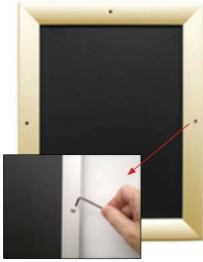

EXTRA-DEEP 20x20 Poster Snap Frames with Security Screws (for MOUNTED GRAPHICS)

FOR CURRENT PRICING, VISIT THE ID # LISTED ABOVE
FREE SHIPPING

For Mounted Posters

Product Details

***ALL 4 FRAME SIDES HAVE A SECURITY SCREW PLACED INTO THE CENTER OF EACH FRAME RAIL. THESE SCREWS SECURE THE SAFETY OF YOUR 20x20 POSTING AND PREVENT ANY TAMPERING.**

- Snap Lock Poster Frames with Security Screws + Allen Key Tool
- **Fits Posters 20x20**
- Wall Mount Poster Display Frames and Sign Holders
- Quick-Changing, **all 4 frame rails snap-open for easy poster changes**
- Front Loading Frame for posters and other signage
- Snap Frame Profile: 1 1/4" Wide
- Narrow profile offers 1" overall off the wall depth
- **Accepts 2 Printed Thicknesses: 3/8" & 1/2"**
- Viewable Area: Moulding overlaps poster insert by 3/8" all around
- **(9) Aluminum snap frame finishes available**
- **1/2" Silver Aluminum bottom frame rail is exposed from side view**

for all frame colors selected

- .040 Backing Board: Thin, durable backer board for 3/8" thick poster only
- .020 clear PETG overlay is included to protect thick poster insert (3/8" Only)
- **Allen Wrench Tool is included to help remove and secure your inserts**
- SwingSnap poster frames can mount either **Portrait or Landscape**
- Installs Easily: Punched holes in frame allow for easy surface mounting
- Hanging hardware included