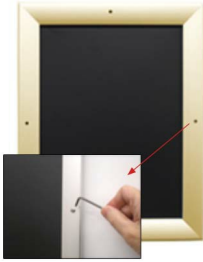

for all frame colors selected

- .040 Backing Board: Thin, durable backer board for 3/8" thick poster only
- .020 clear PETG overlay is included to protect thick poster insert (3/8" Only)
- **Allen Wrench Tool is included to help remove and secure your inserts.**
- SwingSnap poster frames can mount either **Portrait or Landscape**
- Installs Easily: Punched holes in frame allow for easy surface mounting
- Hanging hardware included

- Aluminum snap-open displays are for **INDOOR** or ****OUTDOOR** use

****Make sure you laminate your insert material if going outdoors**
****Poster Snap Frames are weather resistant...not water-proof**

Mounted Graphic Details

3/8" Mounted Graphic Insert

All frames will include a .040 Black Backer Board
All frames will include a .020 Clear Overlay

1/2" MAX Mounted Graphic Insert

.040 Black Backer Board **NOT INCLUDED** (can not fit)
.020 Clear Overlay **NOT INCLUDED** (can not fit)

Customize your Snap Frames

- **Customize Security Screw Extra Deep Poster Snap Frames 20 x 20!**
- If you request a larger size Snap Frame FULLY ASSEMBLED,

please call for a shipping quote.

For Mounted Posters