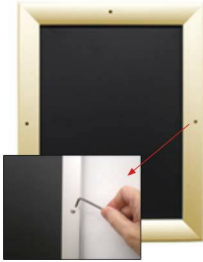

EXTRA LARGE - EXTRA DEEP 72x72 Poster Snap Frames with Security Screws (for MOUNTED GRAPHICS)

FOR CURRENT PRICING, VISIT THE ID # LISTED ABOVE
FREE SHIPPING

Product Details

***ALL 4 FRAME SIDES HAVE A SECURITY SCREW PLACED INTO THE CENTER OF EACH FRAME RAIL. THESE SCREWS SECURE THE SAFETY OF YOUR 72 x 72 POSTING AND PREVENT ANY TAMPERING.**

- Extra Large Security Snap Frames for **72x72 Mounted Graphics**
- Quick-Changing, all 4 frame rails snap-open for easy poster changes
- Front Loading Frame for 72x72 posters and other signage
- Snap Frame Profile: 1 1/4" Wide
- **Narrow profile offers 1" overall off the wall depth**
- **Accepts 2 Printed Thicknesses: 3/8" & 1/2"**
- Viewable Area: Moulding overlaps poster insert by 3/8" all around
- (8) Aluminum snap frame finishes available
- **1/2" Silver bottom frame rail is exposed from side view for all frame**

colors selected

- **Allen Wrench Tool is included to remove and secure your inserts**
- SwingSnap poster frames can mount either **Portrait or Landscape**
- Installs Easily: Punched holes in frame allow for easy surface mounting
- Hanging hardware (screws) included