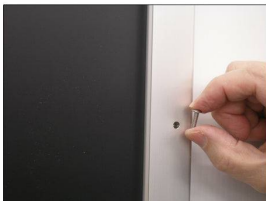

EXTRA LARGE - EXTRA DEEP 72x72 Poster Snap Frames with Security Screws (for MOUNTED GRAPHICS)

FOR CURRENT PRICING, VISIT THE ID # LISTED ABOVE
FREE SHIPPING

Product Details

***ALL 4 FRAME SIDES HAVE A SECURITY SCREW PLACED INTO THE CENTER OF EACH FRAME RAIL. THESE SCREWS SECURE THE SAFETY OF YOUR 72 x 72 POSTING AND PREVENT ANY TAMPERING.**

- Extra Large Security Snap Frames for **72x72 Mounted Graphics**
- Quick-Changing, all 4 frame rails snap-open for easy poster changes
- Front Loading Frame for 72x72 posters and other signage
- Snap Frame Profile: 1 1/4" Wide
- **Narrow profile offers 1" overall off the wall depth**
- **Accepts 2 Printed Thicknesses: 3/8" & 1/2"**
- Viewable Area: Moulding overlaps poster insert by 3/8" all around
- (8) Aluminum snap frame finishes available
- **1/2" Silver bottom frame rail is exposed from side view for all frame**

colors selected

- **Allen Wrench Tool is included to remove and secure your inserts**
- SwingSnap poster frames can mount either **Portrait or Landscape**
- Installs Easily: Punched holes in frame allow for easy surface mounting
- Hanging hardware (screws) included

EXTRA LARGE - EXTRA DEEP Security Snap Frames 72x72 Ship **UNASSEMBLED**

- Aluminum snap-open displays are for **INDOOR** or ****OUTDOOR** use

****Make sure you laminate your insert material if going outdoors**
****Poster Snap Frames are weather resistant...not water-proof**