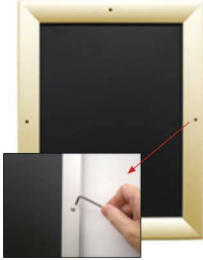

## EXTRA LARGE - EXTRA DEEP 84x96 Poster Snap Frames with Security Screws (for MOUNTED GRAPHICS)

FOR CURRENT PRICING, VISIT THE ID # LISTED ABOVE  
FREE SHIPPING

### Product Details

**\*ALL 4 FRAME SIDES HAVE A SECURITY SCREW PLACED INTO THE CENTER OF EACH FRAME RAIL. THESE SCREWS SECURE THE SAFETY OF YOUR 84 x 96 POSTING AND PREVENT ANY TAMPERING.**

- Extra Large Security Snap Frames for **84x96 Mounted Graphics**
- Quick-Changing, all 4 frame rails snap-open for easy poster changes
- Front Loading Frame for 84x96 posters and other signage
- Snap Frame Profile: 1 1/4" Wide
- **Narrow profile offers 1" overall off the wall depth**
- **Accepts 2 Printed Thicknesses: 3/8" & 1/2"**
- Viewable Area: Moulding overlaps poster insert by 3/8" all around
- (9) **Aluminum snap frame finishes available**
- **1/2" Silver bottom frame rail is exposed from side view for all frame**

**colors selected**

- **Allen Wrench Tool is included to remove and secure your inserts**
- SwingSnap poster frames can mount either **Portrait or Landscape**
- Installs Easily: Punched holes in frame allow for easy surface mounting
- Hanging hardware (screws) included