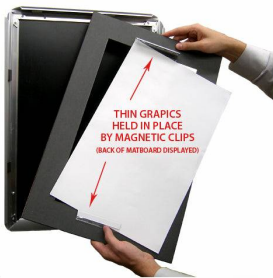

Designer Snap Frames for Posters 12x20 (3" Wide Matboard)

FOR CURRENT PRICING, VISIT THE ID # LISTED ABOVE

3" VIEWABLE
MATBOARD

Product Details

- 12x20 Aluminum Snap Frame with 3" Matboard Border
- Poster snap frames 12 x 20 ships **fully assembled**
- Quick-Changing, all 4 frame rails snap-open for easy poster changes
- Holds 12x20 poster or sign
- Snap Frame Profile: 1 1/4" Wide
- Narrow profile offers 11/16" overall off the wall depth
- Accepts printed material up to 1/16" thick
- (9) Aluminum snap frame finishes available
- .040 Backing Board: Thin, durable backer board provides rigidity for your poster
- .020 clear PETG overlay is included to protect your poster insert
- No Tools! All four frame sides snap-open easily by hand
- SwingSnap poster frames can mount either **Portrait or Landscape**
- Installs Easily: Punched holes in frame allow for easy surface mounting
- Hanging hardware (screws) are included

- All Snap Poster Frames Shipped **ASSEMBLED**
- Designer snap-open sign frames are for **INDOOR USE ONLY**

Matboards Create Numerous Benefits

- The 3" wide Mat Border provides an upscale touch to your 12 x 20 poster insert with greater impact.
- Re-Printing of smaller size inserts will have cost savings.
- You can change your Mat Border colors anytime, and create an entire new look for your interior.

Matboard Details

- 3" Viewable Mat Border
- Matboard Overlaps 12x20 Poster by 1" ALL AROUND
- (24) Beveled Matboard Colors Available
- Magnetic Clamps are placed onto the back of the Matboard

to secure your thin poster, graphic or image in place.