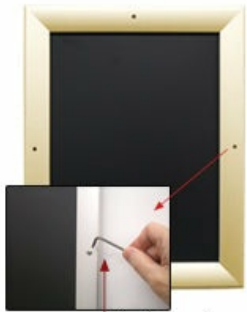

- Extra Large Snap Lock Frame with Security Screws and Allen Key
- Quick-Changing, all 4 frame rails snap-open for easy 72x96 poster changes
- Front Loading Frame for posters and other signage
- Snap Frame Profile: 1 1/4" Wide
- Narrow profile offers 11/16" overall off the wall depth
- Accepts printed material up to 1/16" thick
- Viewable Area: Moulding overlaps poster insert by 3/8" all around
- (9) Aluminum snap frame finishes available
- **Allen Wrench Tool is included to help remove and secure your inserts**
- SwingSnap poster frames can mount either [Portrait or Landscape](#)
- Installs Easily: Punched holes in frame allow for easy surface mounting
- Mounting hardware screws included

For Detailed Instructions on How to Assemble click on the Instruction Sheet ICON up above.

Custom Sizes & Shipping Options Available

- Call to **Customize Extra Large Security with Screw Snap Frames 72x96!**
- If you request a Snap Frame to be FULLY ASSEMBLED,

please call for a shipping quote.

- Call us to quote out snap frames sizes up to 144" x 144" (12 FEET x 12 FEET)

[About SwingSnap Snap Frames:](#)

72x96 FRAME
(PICTURES SHOWN, NOT TO SCALE)

Security wrench included to open all frame rails