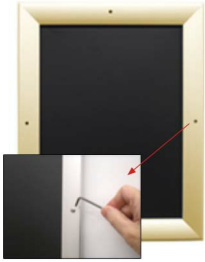

- Extra Large Snap Lock Frame with Security Screws and Allen Key
- Quick-Changing, all 4 frame rails snap-open for easy 72x96 poster changes
- Front Loading Frame for posters and other signage
- Snap Frame Profile: 1 1/4" Wide
- Narrow profile offers 11/16" overall off the wall depth
- Accepts printed material up to 1/16" thick
- Viewable Area: Moulding overlaps poster insert by 3/8" all around
- (9) Aluminum snap frame finishes available
- **Allen Wrench Tool is included to help remove and secure your inserts**
- SwingSnap poster frames can mount either [Portrait or Landscape](#)
- Installs Easily: Punched holes in frame allow for easy surface mounting
- Mounting hardware screws included

For Detailed Instructions on How to Assemble click on the Instruction Sheet ICON up above.

Custom Sizes & Shipping Options Available

- Call to **Customize Extra Large Security with Screw Snap Frames 72x96!**
- If you request a Snap Frame to be FULLY ASSEMBLED,

please call for a shipping quote.

- Call us to quote out snap frames sizes up to 144" x 144" (12 FEET x 12 FEET)

[About SwingSnap Snap Frames:](#)

72x96 FRAME
(PICTURES SHOWN, NOT TO SCALE)

Security wrench included to open all frame rails