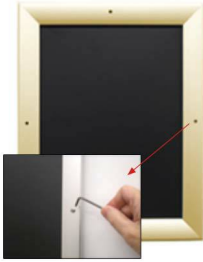

Extra Large 72x96 Snap Frames (with Security Screws)

FOR CURRENT PRICING, VISIT THE ID # LISTED ABOVE
FREE SHIPPING

Product Details

***ALL 4 FRAME SIDES HAVE A SECURITY SCREW PLACED INTO THE CENTER OF EACH FRAME RAIL. THESE SCREWS SECURE THE SAFETY OF YOUR 72x96 POSTING AND PREVENT ANY TAMPERING.**

- Extra Large Snap Lock Frame with Security Screws and Allen Key
- Quick-Changing, all 4 frame rails snap-open for easy 72x96 poster changes
- Front Loading Frame for posters and other signage
- Snap Frame Profile: 1 1/4" Wide
- Narrow profile offers 11/16" overall off the wall depth
- Accepts printed material up to 1/16" thick
- Viewable Area: Moulding overlaps poster insert by 3/8" all around
- (9) Aluminum snap frame finishes available
- **Allen Wrench Tool is included to help remove and secure your inserts**
- SwingSnap poster frames can mount either [Portrait or Landscape](#)
- Installs Easily: Punched holes in frame allow for easy surface mounting
- Mounting hardware screws included