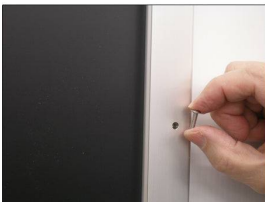

Extra Large 72x96 Snap Frames (with Security Screws)

FOR CURRENT PRICING, VISIT THE ID # LISTED ABOVE
FREE SHIPPING

Product Details

*ALL 4 FRAME SIDES HAVE A SECURITY SCREW PLACED INTO THE CENTER OF EACH FRAME RAIL. THESE SCREWS SECURE THE SAFETY OF YOUR 72x96 POSTING AND PREVENT ANY TAMPERING.

- Extra Large Snap Lock Frame with Security Screws and Allen Key
- Quick-Changing, all 4 frame rails snap-open for easy 72x96 poster changes
- Front Loading Frame for posters and other signage
- Snap Frame Profile: 1 1/4" Wide
- Narrow profile offers 11/16" overall off the wall depth
- Accepts printed material up to 1/16" thick
- Viewable Area: Moulding overlaps poster insert by 3/8" all around
- (9) Aluminum snap frame finishes available
- **Allen Wrench Tool is included to help remove and secure your inserts**
- SwingSnap poster frames can mount either [Portrait or Landscape](#)
- Installs Easily: Punched holes in frame allow for easy surface mounting
- Mounting hardware screws included

Extra Large Snap Frame 72x96 Ship UNASSEMBLED

- Aluminum snap-open displays are for **INDOOR** or ****OUTDOOR** use

**Make sure you laminate your insert material if going outdoors
**Poster Snap Frames are weather resistant...not water-proof

Ships Unassembled

- ALL snap frame sizes are cut to size, and prepped for easy assembly
- Takes minutes to assemble, Corner Key and Mounting Hardware Included

.....

- ALL snap frame rail sizes 85" and larger will be **CUT in HALF** and

provided with a Straight Joiner Key to connect the two snap frame rails together.

This will create a seam in your snap frame rail where 2 or more pieces on one side of your frame will flip open.

The main reason for creating the seam is to reduce shipping costs. We will ship these chopped snap frame rails via common carrier ground service.