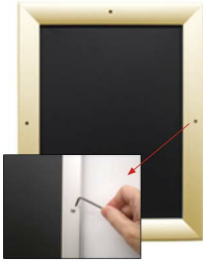

**Make sure you laminate your insert material if going outdoors
**Poster Snap Frames are weather resistant...not water-proof

Ships Unassembled

- ALL snap frame sizes are cut to size, and prepped for easy assembly
- Takes minutes to assemble, Corner Key and Mounting Hardware Included
- Backing Board is rolled up and placed into box for shipping cost savings
- Clear Overlay is rolled up and placed into box for shipping cost savings

- ALL snap frame rail sizes 85" and larger will be **CUT in HALF** and

provided with a Straight Joiner Key to connect the two snap frame rails together.

This will create a seam in your snap frame rail where 2 or more pieces on one side of your frame will flip open.

The main reason for creating the seam is to reduce shipping costs. We will ship these chopped snap frame rails via common carrier ground service.

Each Frame Rail that is **CUT in HALF** will receive a **CENTERED** security screw

- We will ship any Length up to 144" in **FULL LENGTH** via Freight Carrier.

Please call us for your oversized snap frame dimensions to provide frame & freight costs

For Detailed Instructions on How to Assemble click on the Instruction Sheet ICON up above.

Custom Sizes & Shipping Options Available

- Call to Customize Extra Large Security with Screw Snap Frames 48x84!
- If you request a Snap Frame to be FULLY ASSEMBLED,

please call for a shipping quote.

- Call us to quote out snap frames sizes up to 144" x 144" (12 FEET x 12 FEET)

48x84 FRAME
(PICTURES SHOWN, NOT TO SCALE)