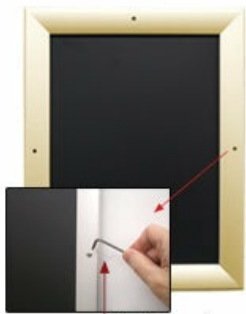

### Custom Sizes & Shipping Options Available

- Call to Customize Extra Large Security with Screw Snap Frames 48x84!
- If you request a Snap Frame to be FULLY ASSEMBLED,

please call for a shipping quote.

- Call us to quote out snap frames sizes up to 144" x 144" (12 FEET x 12 FEET)

**48x84 FRAME**  
(PICTURES SHOWN, NOT TO SCALE)

Security wrench included to open all frame rails

1 1/4" WIDE PROFILE

FRAME SNAPS OPEN FOR QUICK CHANGES