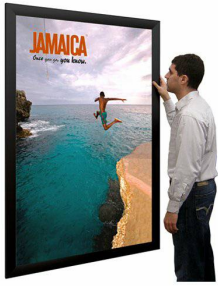

Product Sheet

Item ID # SSWEXL-6060

Extra Large 60x60 Poster Snap Frame - Fast Change Bold 2 1/2" Wide Edge Aluminum Snap Open Frame Profile - Four Finishes

FOR CURRENT PRICING, VISIT THE ID # LISTED ABOVE
FREE SHIPPING

Product Details

- 60x60 Extra Large Poster Snap Frame
- Bold Wide-Edge Metal Profile
- Holds Square 60 x 60 Poster Size
- Quick-Changing, All 4 Frame Rails Snap-Open
- Front Loading Frame for 60x60 Posters and Other Signage
- Aluminum Snap Frame Profile
- Narrow profile offers 11/16" overall off-the-wall depth
- Accepts printed material up to 1/16" thick
- Viewable Area: Moulding overlaps poster insert by 1/2" all around
- (3) Aluminum snap frame finishes
- (1) Cherry wood simulated snap frame finish (faux wood wrap)
- **No Tools!** All four frame sides snap-open easily by hand
- Installs Easily: Punched holes in frame for easy surface mounting
- Hanging hardware included

SATIN SILVER

Wide Edge Large Snap Frame 60x96 Ships UNASSEMBLED

- Aluminum snap-open displays are for INDOOR or **OUTDOOR use

****Be sure to laminate your insert material if going outdoors**
****Poster Snap Frames are weather resistant. Not waterproof**

Ceiling Mount Options

- **Common Applications:** Displaying "suspended" advertisements or menu's in front of windows or behind a counter or cash wrap is a great way to grab someone's attention and drive traffic and sales to your place of business.