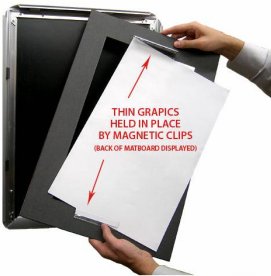

Designer Snap Frames for Posters 27x39 (3" Wide Matboard)

FOR CURRENT PRICING, VISIT THE ID # LISTED ABOVE

3" VIEWABLE
MATBOARD

Product Details

- 27x39 Aluminum Snap Frame with 3" Matboard Border
- Poster snap frames 27 x 39 ships **fully assembled**
- Quick-Changing, all 4 frame rails snap-open for easy poster changes
- Holds 27x39 poster or sign
- Snap Frame Profile: 1 1/4" Wide
- Narrow profile offers 11/16" overall off the wall depth
- Accepts printed material up to 1/16" thick
- (9) Aluminum snap frame finishes available
- .040 Backing Board: Thin, durable backer board provides rigidity for your poster
- .020 clear PETG overlay is included to protect your poster insert
- No Tools! All four frame sides snap-open easily by hand
- SwingSnap poster frames can mount either **Portrait or Landscape**
- Installs Easily: Punched holes in frame allow for easy surface mounting
- Hanging hardware (screws) are included

- All Snap Poster Frames Shipped **ASSEMBLED**
- Designer snap-open sign frames are for **INDOOR USE ONLY**

Matboards Create Numerous Benefits

- The 3" wide Mat Border provides an upscale touch to your 27 x 39 poster insert with greater impact.
- Re-Printing of smaller size inserts will have cost savings.
- You can change your Mat Border colors anytime, and create an entire new look for your interior.