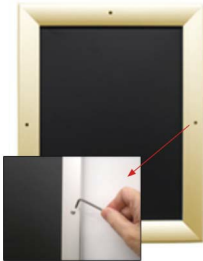

EXTRA-DEEP 16x24 Poster Snap Frames with Security Screws for Mounted Graphics on 3/8" and 1/2" Thick Boards

FOR CURRENT PRICING, VISIT THE ID # LISTED ABOVE
FREE SHIPPING

For Mounted Posters

Product Details

***ALL 4 FRAME SIDES HAVE A SECURITY SCREW PLACED INTO THE CENTER OF EACH FRAME RAIL. THESE SCREWS SECURE THE SAFETY OF YOUR 16x24 POSTING AND PREVENT ANY TAMPERING.**

- Snap Lock Poster Frames with Security Screws + Allen Key Tool
- **Fits Posters 16x24**
- Wall Mount Poster Display Frames and Sign Holders
- Quick-Changing, **all 4 frame rails snap-open for easy poster changes**
- Front Loading Frame for posters and other signage
- Snap Frame Profile: 1 1/4" Wide
- Narrow profile offers 1" overall off the wall depth
- **Accepts 2 Printed Thicknesses: 3/8" & 1/2"**
- Viewable Area: Moulding overlaps poster insert by 3/8" all around
- **(9) Aluminum snap frame finishes available**
- **1/2" Silver Aluminum bottom frame rail is exposed from side view**

for all frame colors selected

- .040 Backing Board: Thin, durable backer board for 3/8" thick poster only
- .020 clear PETG overlay is included to protect thick poster insert (3/8" Only)
- **Allen Wrench Tool is included to help remove and secure your inserts.**
- SwingSnap poster frames can mount either **Portrait or Landscape**
- Installs Easily: Punched holes in frame allow for easy surface mounting
- Hanging hardware included