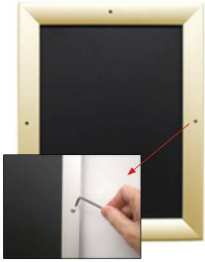

### Product Details

**\*ALL 4 FRAME SIDES HAVE A SECURITY SCREW PLACED INTO THE CENTER OF EACH FRAME RAIL. THESE SCREWS SECURE THE SAFETY OF YOUR 22x34 POSTING AND PREVENT ANY TAMPERING.**

- Snap Lock Poster Frames with Security Screws + Allen Key Tool
- Fits Posters 22x34
- Wall Mount Poster Display Frames and Sign Holders
- Quick-Changing, all 4 frame rails snap-open for easy poster changes
- Front Loading Frame for posters and other signage
- Snap Frame Profile: 1 1/4" Wide
- Narrow profile offers 1" overall off the wall depth
- Accepts 2 Printed Thicknesses: 3/8" & 1/2"
- Viewable Area: Moulding overlaps poster insert by 3/8" all around
- (8) Aluminum snap frame finishes available
- 1/2" Silver Aluminum bottom frame rail is exposed from side view

#### 3/8" Mounted Graphic Insert

All frames will include a .040 Black Backer Board

All frames will include a .020 Clear Overlay

#### 1/2" MAX Mounted Graphic Insert

.040 Black Backer Board **NOT INCLUDED** (can not fit)

.020 Clear Overlay **NOT INCLUDED** (can not fit)

### Customize your Snap Frames

- Customize Security Screw Extra Deep Poster Snap Frames 22 x 34!
- If you request a larger size Snap Frame FULLY ASSEMBLED,

please call for a shipping quote.