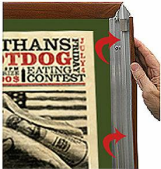

Designer Wood Snap Frames for Posters 8x10 (1" Wide Matboard)

FOR CURRENT PRICING, VISIT THE ID # LISTED ABOVE

1" VIEWABLE
MATBOARD

ALL FOUR SIDES
SNAP OPEN

Product Details

- 8x10 Snap Frame with 1" Matboard Border
- Poster snap frames 8 x 10 ships **fully assembled**
- Quick-Changing, all 4 frame rails snap-open for easy poster changes
- Holds 8x10 poster or sign
- Snap Frame Profile: 1 1/4" Wide
- Narrow profile offers 11/16" overall off the wall depth
- Accepts printed material up to 1/16" thick
- (3) Faux wood snap frame finishes available
- .040 Backing Board: Thin, durable backer board provides rigidity for your poster
- .020 clear PETG overlay is included to protect your poster insert
- No Tools! All four frame sides snap-open easily by hand
- SwingSnap poster frames can mount either **Portrait or Landscape**
- Installs Easily: Punched holes in frame allow for easy surface mounting
- Hanging hardware (screws) are included

- All Snap Poster Frames Shipped **ASSEMBLED**
- Designer snap-open sign frames are for **INDOOR USE ONLY**

Matboards Create Numerous Benefits

- The 1" wide Mat Border provides an upscale touch to your 8 x 10 poster insert with greater impact.
- Re-Printing of smaller size inserts will have cost savings.
- You can change your Mat Border colors anytime, and create an entire new look for your interior.

Matboard Details

- 1" Viewable Mat Border
- Matboard Overlaps Poster by 1" ALL AROUND
- (24) Beveled Matboard Colors Available
- Magnetic Clamps are placed onto the back of the Matboard

to secure your thin poster, graphic or image in place.