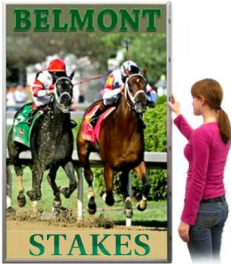

96x96 Large Frame Snap Open Front Loading Poster Snap Frames (1 1/4" Profile for MOUNTED GRAPHICS)

FOR CURRENT PRICING, VISIT THE ID # LISTED ABOVE
FREE SHIPPING

Product Details

- Extra Large, Snap Open Metal 96x96 Poster Snap Frame
- Quick-Changing, all 4 frame rails snap-open for easy poster changes
- Front Loading Frame for 96x96 posters and other signage
- Snap Frame Profile: 1 1/4" Wide
- Narrow profile offers 11/16" overall off the wall depth
- **Accepts 3 Printed Thicknesses: 1/8" | 3/16" | 1/4"**
- Viewable Area: Moulding overlaps poster insert by 3/8" all around
- (8) Aluminum snap frame finishes available
- No Tools! All four frame sides snap-open easily by hand
- SwingSnap poster frames can mount either **Portrait or Landscape**
- Installs Easily: Punched holes in frame allow for easy surface mounting
- Mounting hardware (screws) are included
- Call For Custom Snap Frame Sizes: Large or Small Poster Displays