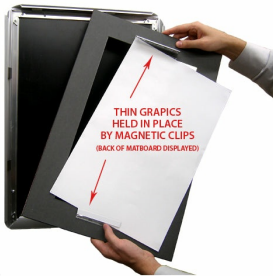

Product Details

- 18x24 Aluminum Snap Frame with 4" Matboard Border
- Poster snap frames 18 x 24 ships **fully assembled**
- Quick-Changing, all 4 frame rails snap-open for easy poster changes
- Holds 18x24 poster or sign
- Snap Frame Profile: 1 1/4" Wide
- Narrow profile offers 11/16" overall off the wall depth
- Accepts printed material up to 1/16" thick
- (9) Aluminum snap frame finishes available
- .040 Backing Board: Thin, durable backer board provides rigidity for your poster
- .020 clear PETG overlay is included to protect your poster insert
- No Tools! All four frame sides snap-open easily by hand
- SwingSnap poster frames can mount either **Portrait or Landscape**
- Installs Easily: Punched holes in frame allow for easy surface mounting
- Hanging hardware (screws) are included

- All Snap Poster Frames Shipped **ASSEMBLED**
- Designer snap-open sign frames are for **INDOOR USE ONLY**

Matboards Create Numerous Benefits

- The 4" wide Mat Border provides an upscale touch to your 18 x 24 poster insert with greater impact.
- Re-Printing of smaller size inserts will have cost savings.
- You can change your Mat Border colors anytime, and create an entire new look for your interior.

Matboard Details

- 4" Viewable Mat Border
- Matboard Overlaps Poster by 1" ALL AROUND
- (24) Beveled Matboard Colors Available
- Magnetic Clamps are placed onto the back of the Matboard

to secure your thin poster, graphic or image in place.

See Instruction Sheets ICON (above) for further details.

- Magnetic Clamps are will secure up to 1/16" insert thickness

Custom your Snap Frame

- **Call for Custom Designer SwingSnap Poster Snap Frames!**
- Any Matboard Border Size is Available
- Multiple Matboard Openings are Available
- 100+ Matboard Colors to Choose
- Powdercoat Snap Frame Finishes Available

[MATTE INSTRUCTIONS](#)

[ORDER CUSTOM MATTES](#)

[ABOUT SNAP FRAMES](#)

[MOUNTING INSTRUCTIONS](#)

Model	Insert Size	Overall Size	Viewable Area	Ships Via	Shipping Wt	How is Frame Shipped?
SSMCMAT4-1824	18" x 24"	26 1/2" x 32 1/2"	16" x 22"	FedEx	11	Assembled